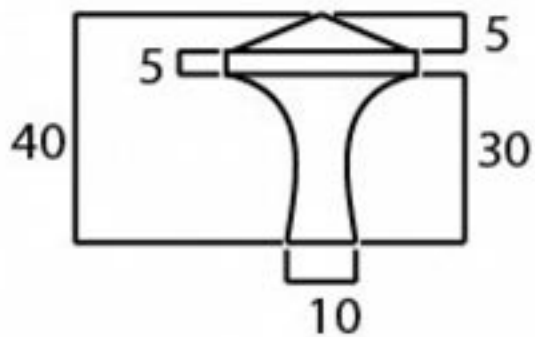

PRODUCT CODE 45212

HANDFORGED
TRADITION |
IRONMONGERY

Due to the hand crafted nature of our products all measurements are approximate and should be used as a guide only