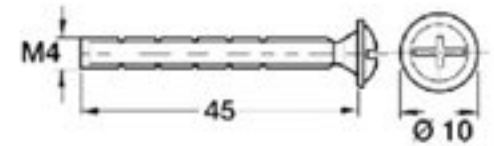

PRODUCT CODE 83512

HANDFORGED
TRADITIONAL
IRONMONGERY

Due to the hand crafted nature of our products all measurements are approximate and should be used as a guide only