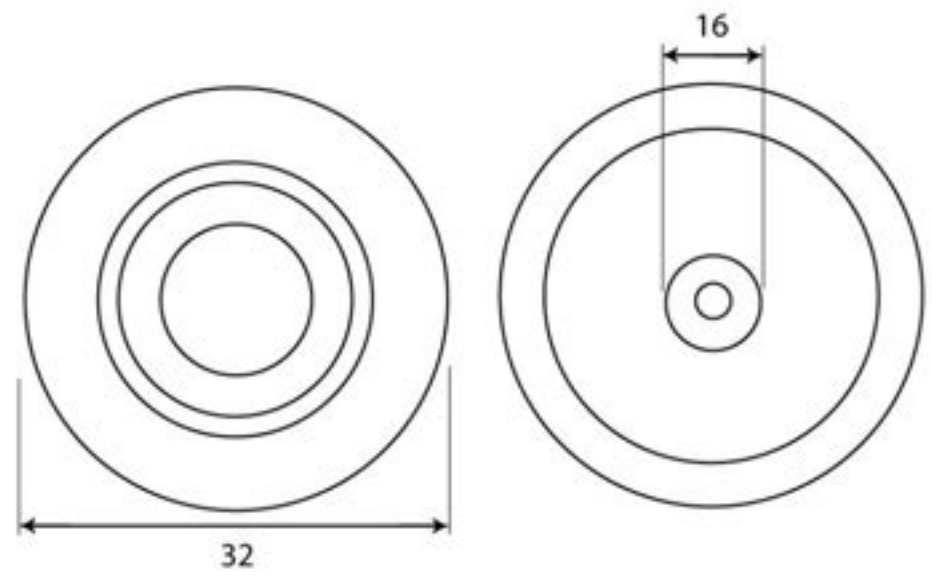

PRODUCT CODE 83512

HANDFORGED
TRADITIONAL
IRONMONGERY

Due to the hand crafted nature of our products all measurements are approximate and should be used as a guide only