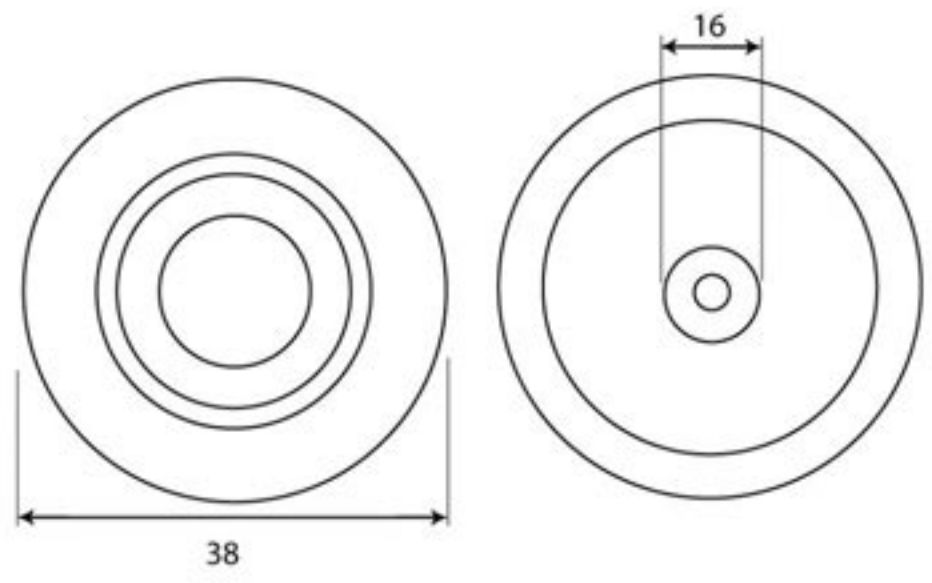

PRODUCT CODE 83514

HANDFORGED
TRADITIONAL
IRONMONGERY

Due to the hand crafted nature of our products all measurements are approximate and should be used as a guide only