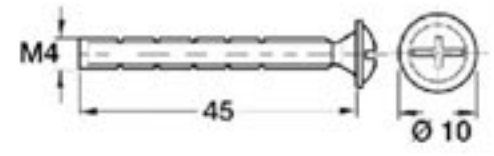

PRODUCT CODE 83514

HANDFORGED
TRADITIONAL
IRONMONGERY

Due to the hand crafted nature of our products all measurements are approximate and should be used as a guide only