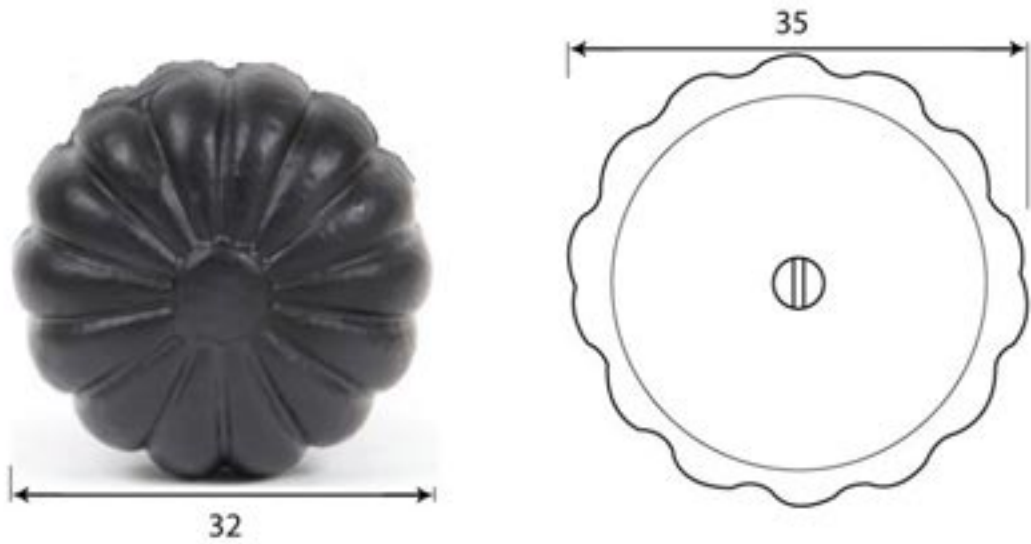

PRODUCT CODE 83507

HANDFORGED  
TRADITIONAL  
IRONMONGERY

Due to the hand crafted nature of our products all measurements are approximate and should be used as a guide only