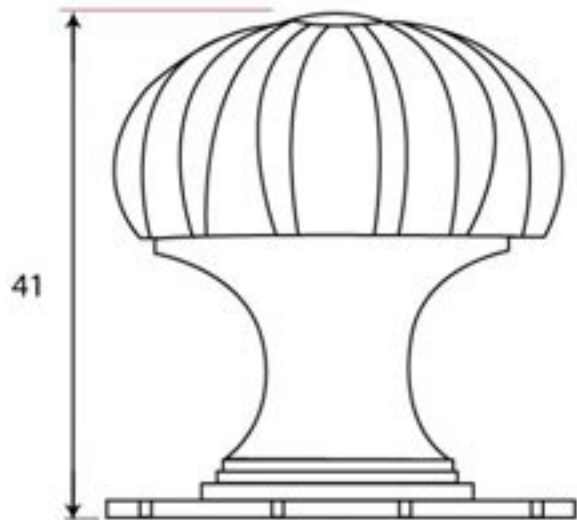

PRODUCT CODE 83507

HANDFORGED  
TRADITIONAL  
IRONMONGERY

Due to the hand crafted nature of our products all measurements are approximate and should be used as a guide only