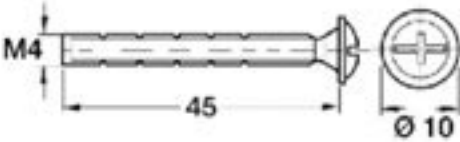

PRODUCT CODE 83507

HANDFORGED  
TRADITIONAL  
IRONMONGERY

Due to the hand crafted nature of our products all measurements are approximate and should be used as a guide only