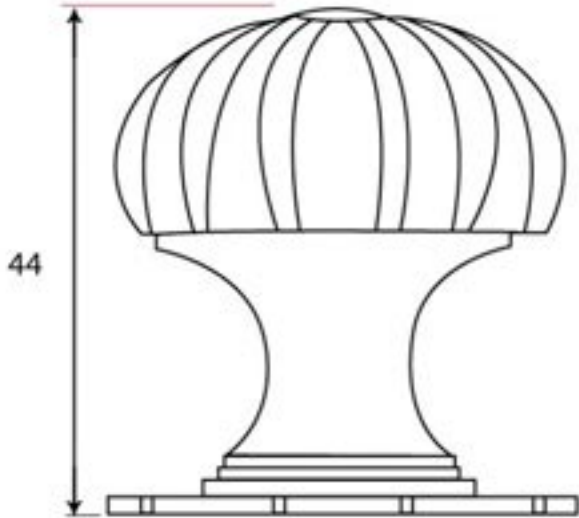

PRODUCT CODE 83509

HANDFORGED  
TRADITIONAL  
IRONMONGERY

Due to the hand crafted nature of our products all measurements are approximate and should be used as a guide only