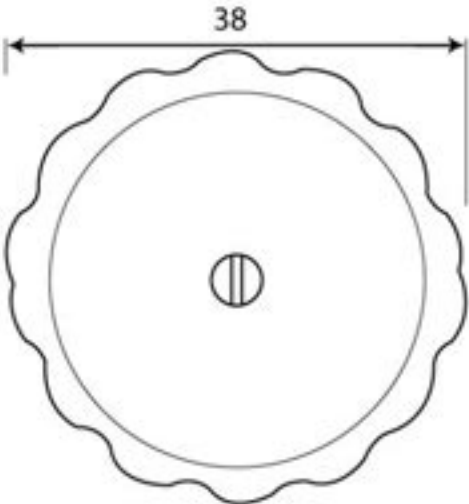

PRODUCT CODE 83509

HANDFORGED  
TRADITIONAL  
IRONMONGERY

Due to the hand crafted nature of our products all measurements are approximate and should be used as a guide only