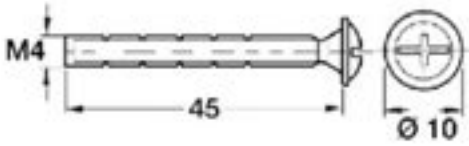

PRODUCT CODE 83509

HANDFORGED  
TRADITIONAL  
IRONMONGERY

Due to the hand crafted nature of our products all measurements are approximate and should be used as a guide only