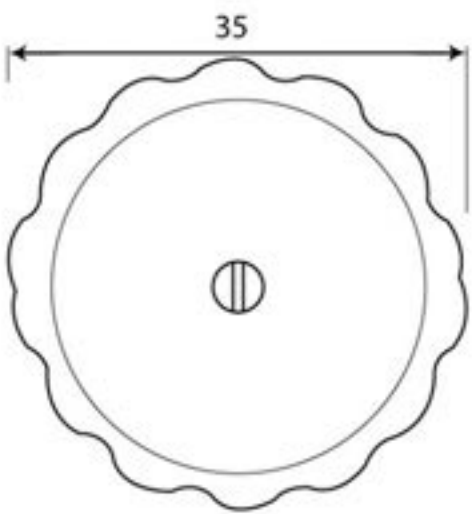

PRODUCT CODE 83508

received

HANDFORGED  
TRADITIONAL  
IRONMONGERY

Due to the hand crafted nature of our products all measurements are approximate and should be used as a guide only