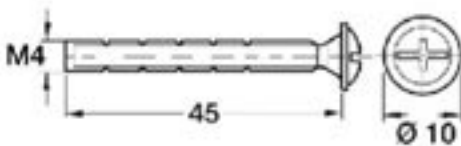

PRODUCT CODE 83508

received

HANDFORGED  
TRADITIONAL  
IRONMONGERY

Due to the hand crafted nature of our products all measurements are approximate and should be used as a guide only