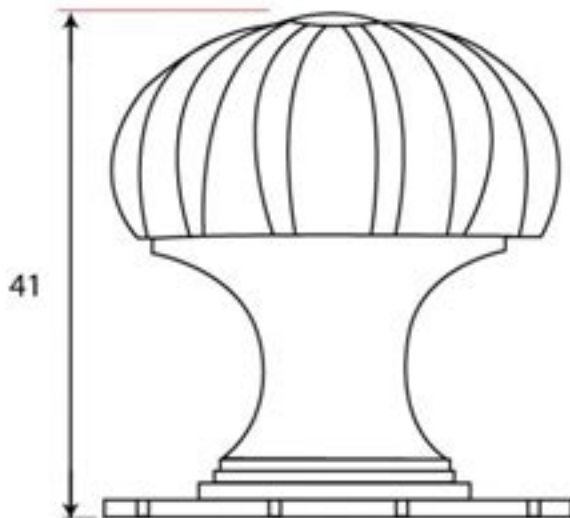

PRODUCT CODE 83508

received

HANDFORGED  
TRADITIONAL  
IRONMONGERY

Due to the hand crafted nature of our products all measurements are approximate and should be used as a guide only