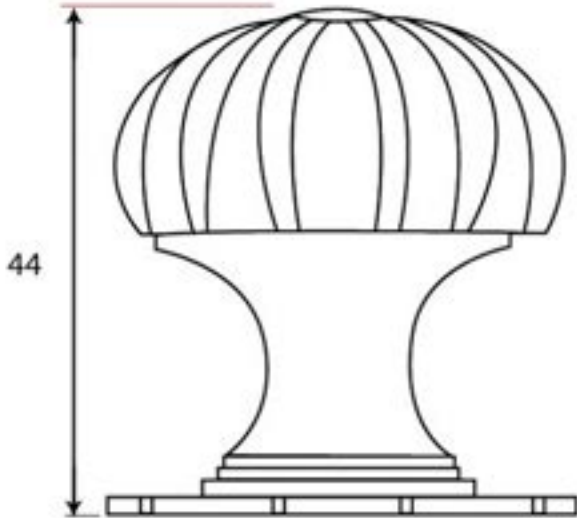

PRODUCT CODE 83510

HANDFORGED
TRADITIONAL
IRONMONGERY

Due to the hand crafted nature of our products all measurements are approximate and should be used as a guide only