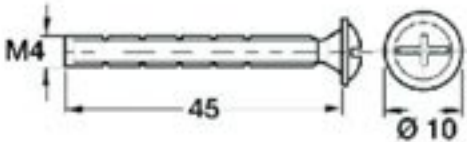

PRODUCT CODE 83510

HANDFORGED
TRADITIONAL
IRONMONGERY

Due to the hand crafted nature of our products all measurements are approximate and should be used as a guide only