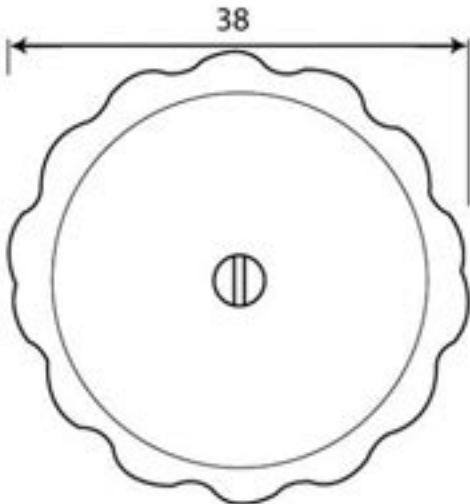

PRODUCT CODE 83510

HANDFORGED
TRADITIONAL
IRONMONGERY

Due to the hand crafted nature of our products all measurements are approximate and should be used as a guide only