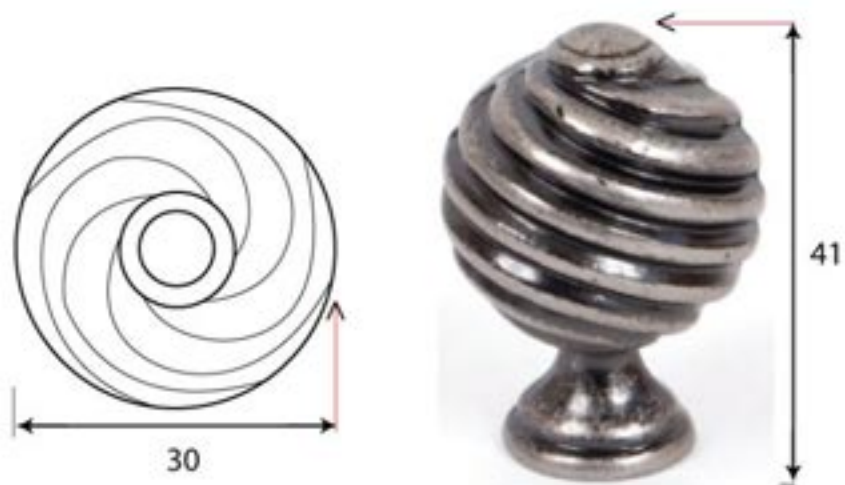

PRODUCT CODE 33691

HANDFORGED
TRADITIONAL
IRONMONGERY

Due to the hand crafted nature of our products all measurements are approximate and should be used as a guide only