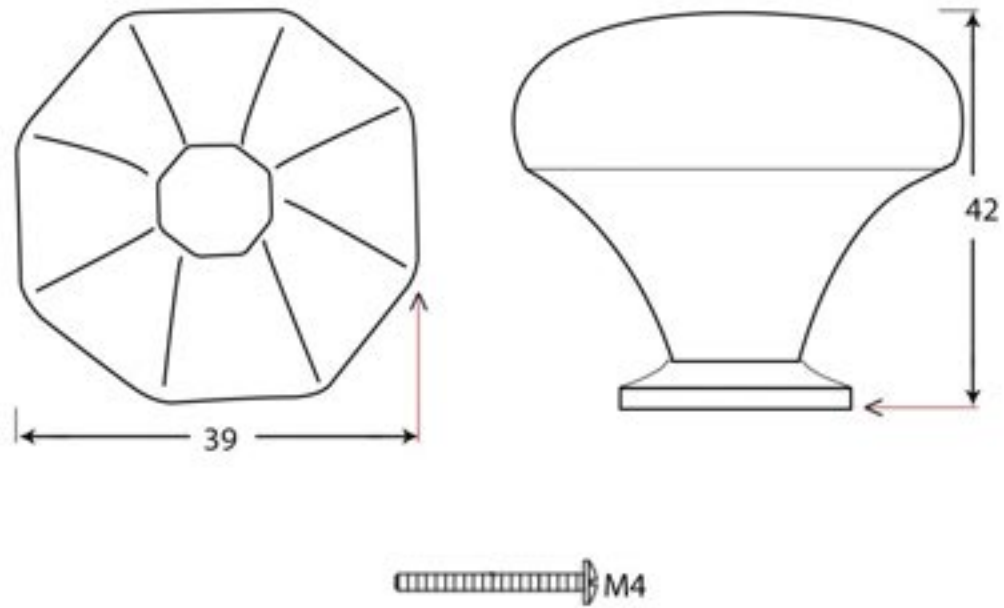

PRODUCT CODE 33370

HANDFORGED
TRADITIONAL
IRONMONGERY

Due to the hand crafted nature of our products all measurements are approximate and should be used as a guide only