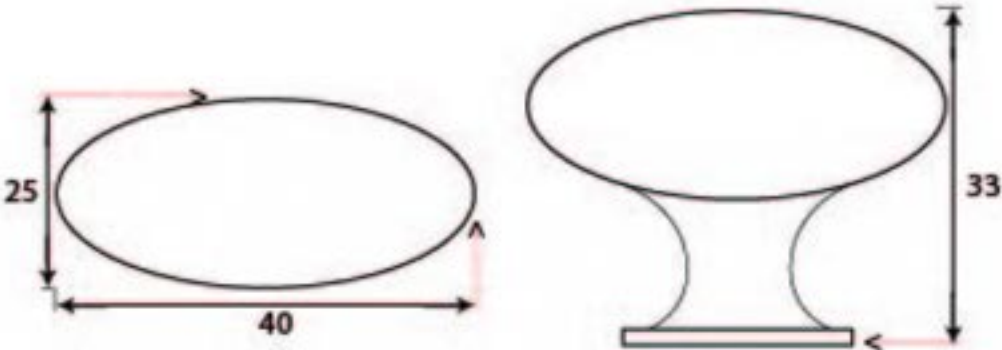

PRODUCT CODE 83790

HANDFORGED
TRADITIONAL
IRONMONGERY

Due to the hand crafted nature of our products all measurements are approximate and should be used as a guide only