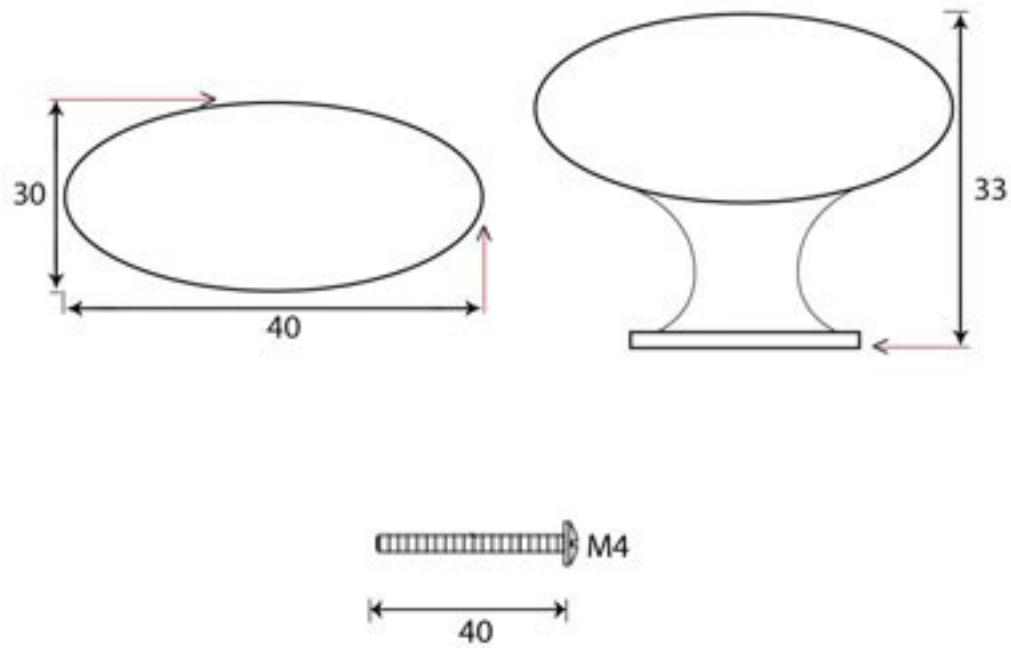

PRODUCT CODE 83787

HANDFORGED  
TRADITIONAL  
IRONMONGERY

Due to the hand crafted nature of our products all measurements are approximate and should be used as a guide only