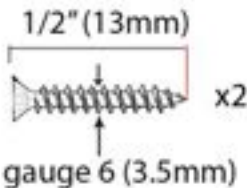

PRODUCT CODE 33773

HANDFORGED
TRADITIONAL
IRONMONGERY

Due to the hand crafted nature of our products all measurements are approximate and should be used as a guide only