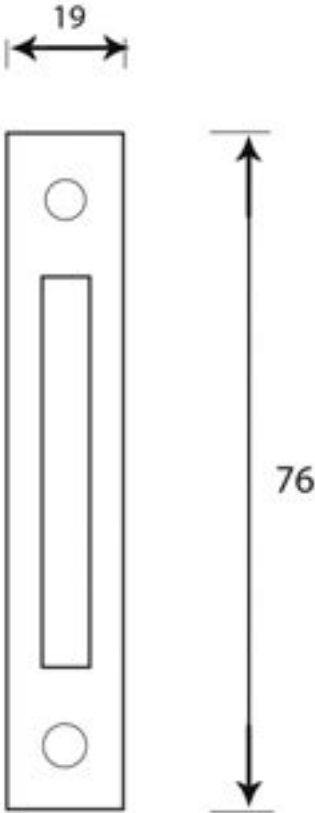

PRODUCT CODE 33773

HANDFORGED
TRADITIONAL
IRONMONGERY

Due to the hand crafted nature of our products all measurements are approximate and should be used as a guide only