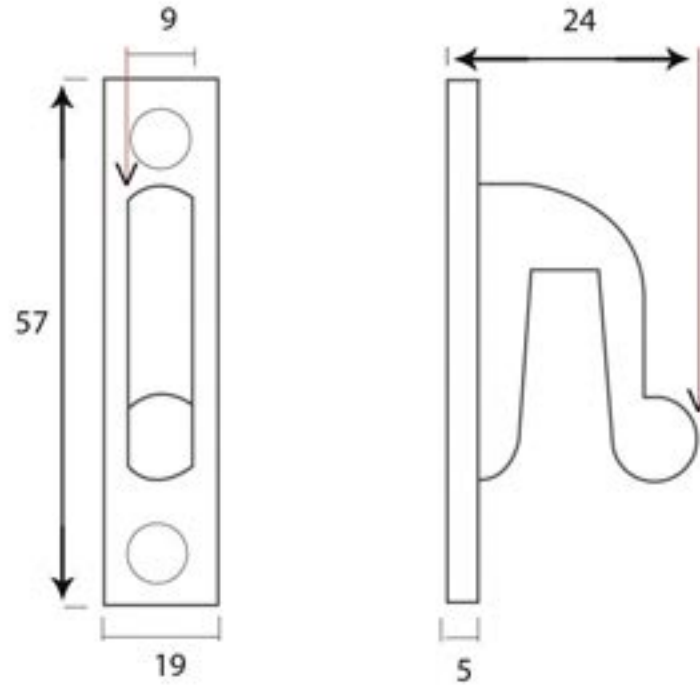

PRODUCT CODE 83687

HANDFORGED
TRADITIONAL
IRONMONGERY

Due to the hand crafted nature of our products all measurements are approximate and should be used as a guide only