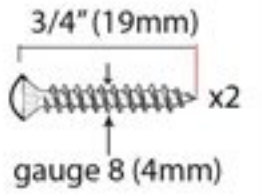

PRODUCT CODE 83687

HANDFORGED
TRADITIONAL
IRONMONGERY

Due to the hand crafted nature of our products all measurements are approximate and should be used as a guide only