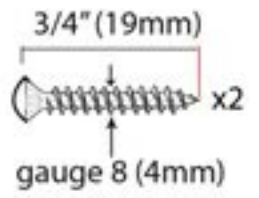

PRODUCT CODE 83688

HANDFORGED  
TRADITIONAL  
IRONMONGERY

Due to the hand crafted nature of our products all measurements are approximate and should be used as a guide only