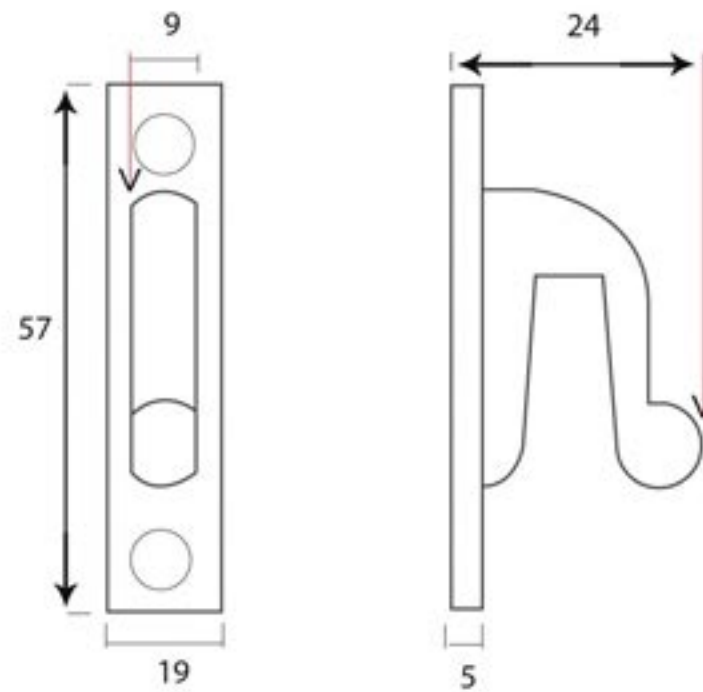

PRODUCT CODE 83688

HANDFORGED  
TRADITIONAL  
IRONMONGERY

Due to the hand crafted nature of our products all measurements are approximate and should be used as a guide only