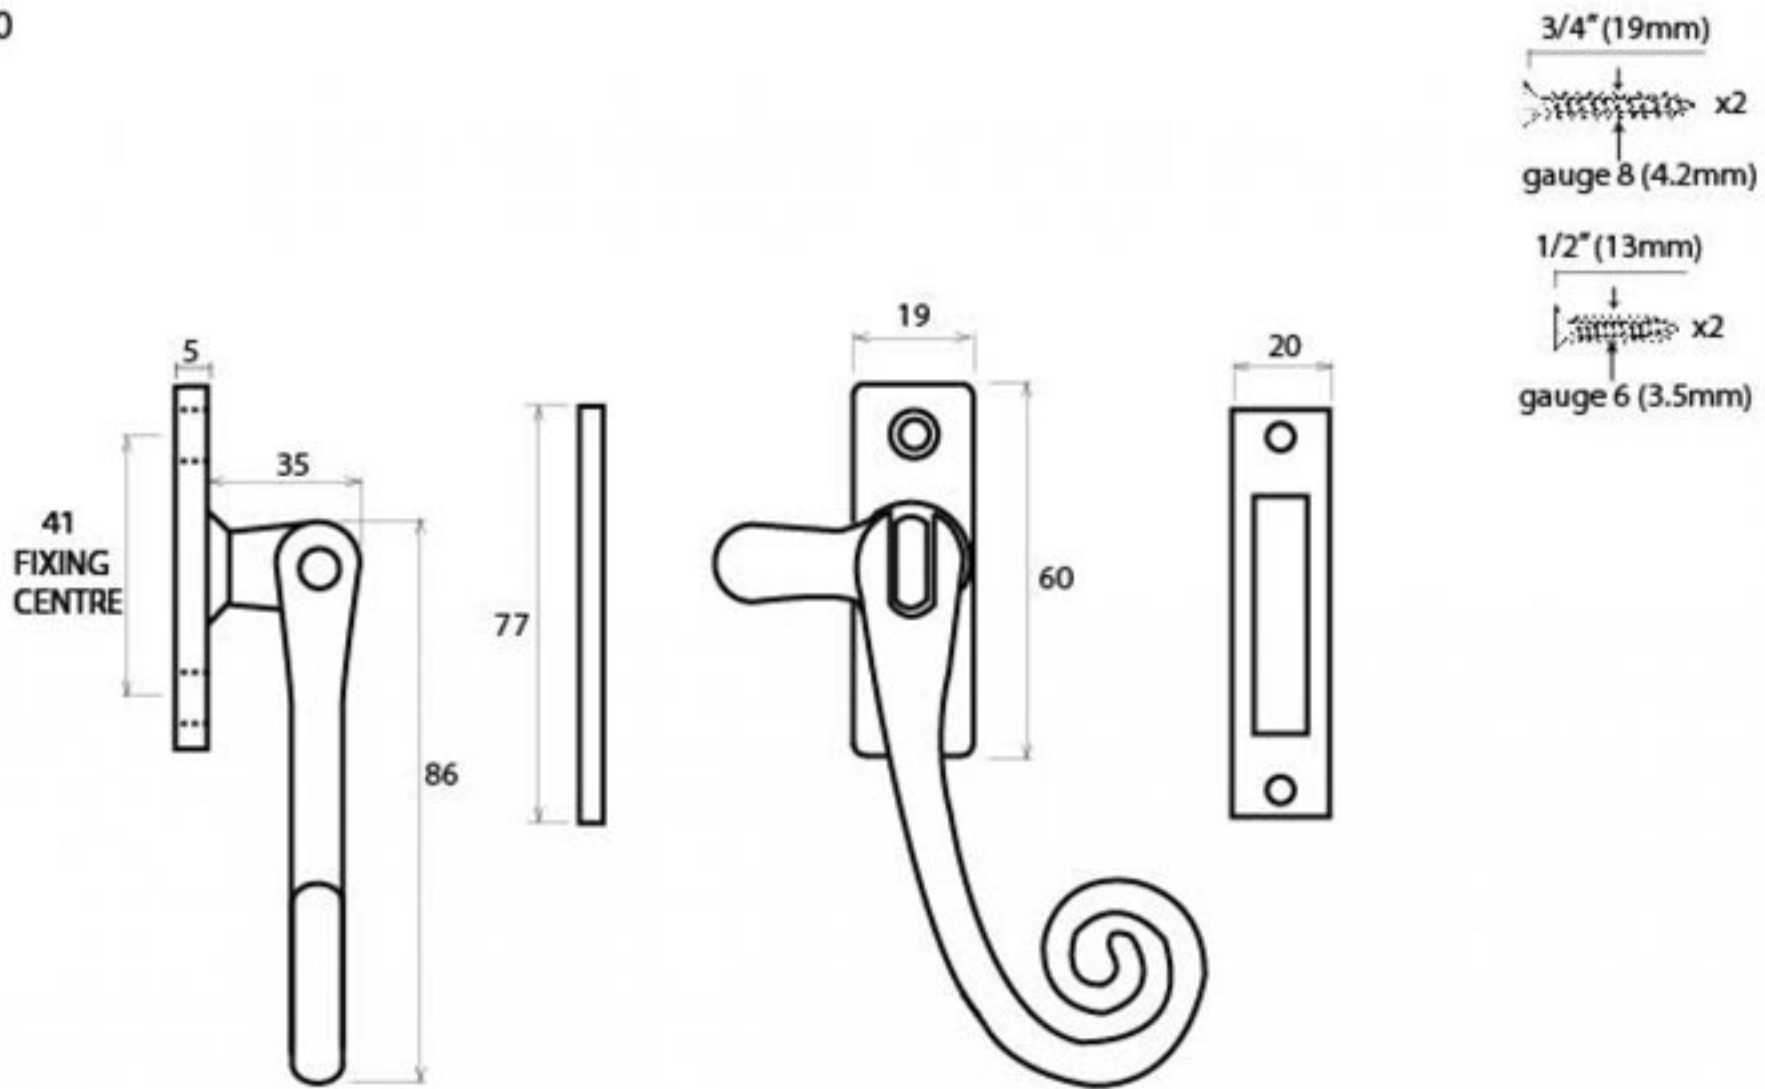

PRODUCT CODE 33280

HANDFORGED  
TRADITIONAL  
IRONMONGERY

Due to the hand crafted nature of our products all measurements are approximate and should be used as a guide only