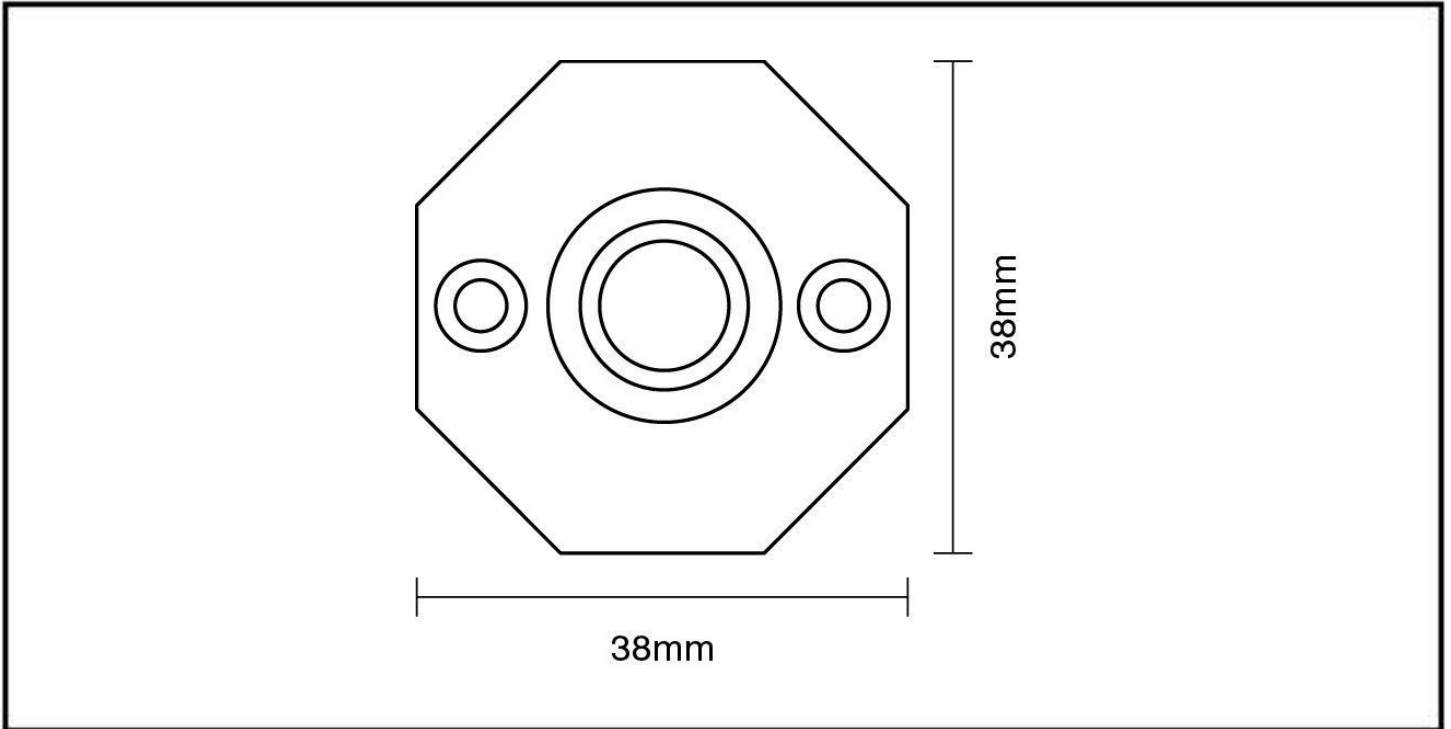

CROFT

Long Lasting Tradition

SPECIFICATION SHEET - PRODUCT CODE **1916**

PRODUCT

Octagonal Bell Push 1916

Finishes:

Please note that illustration sizes are approximations