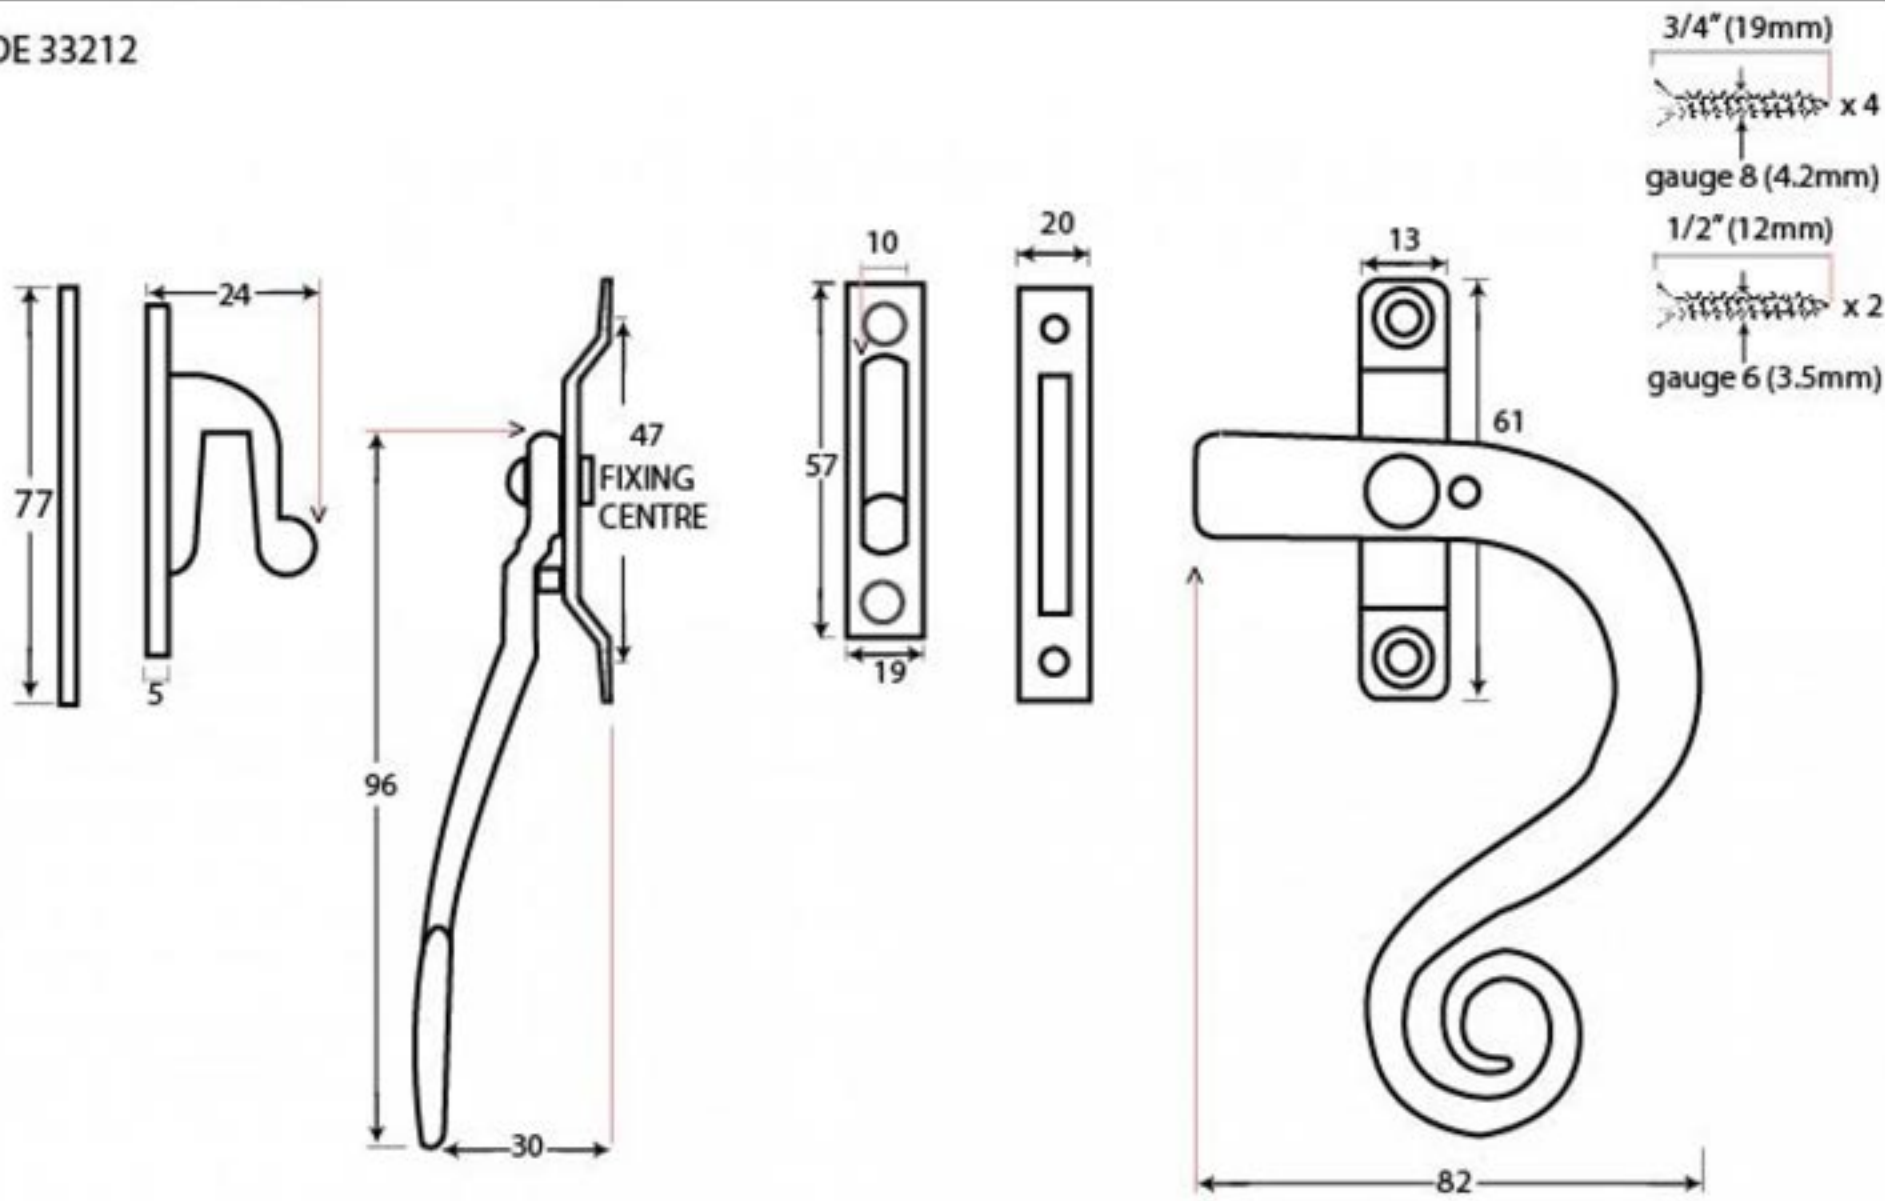

PRODUCT CODE 33212

HANDFORGED
TRADITIONAL
IRONMONGERY

Due to the hand crafted nature of our products all measurements are approximate and should be used as a guide only