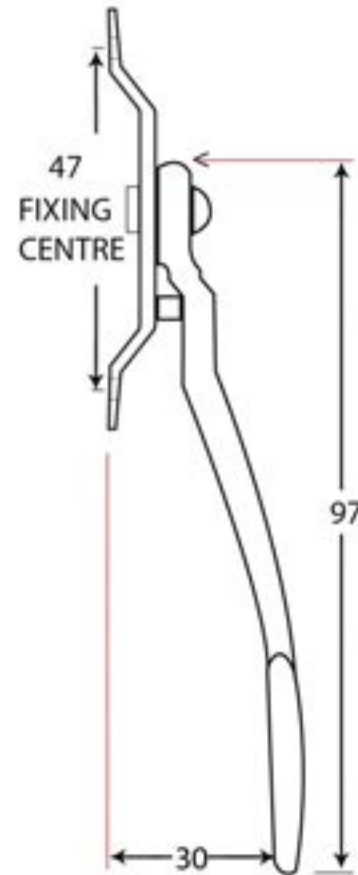

PRODUCT CODE 33952

HANDFORGED
TRADITIONAL
IRONMONGERY

Due to the hand crafted nature of our products all measurements are approximate and should be used as a guide only