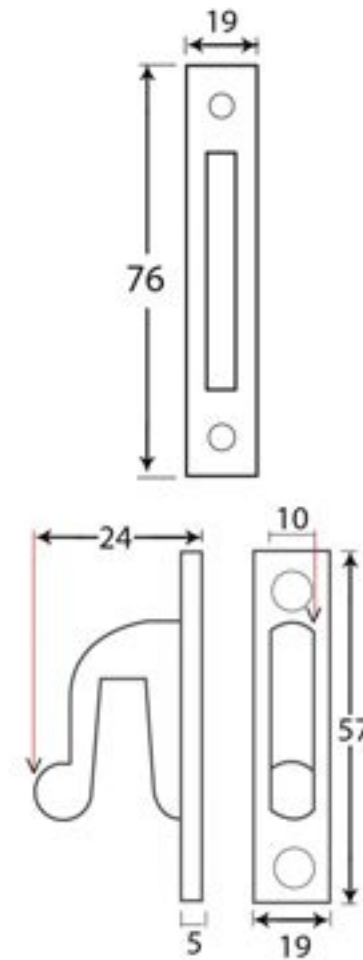

PRODUCT CODE 33952

HANDFORGED
TRADITIONAL
IRONMONGERY

Due to the hand crafted nature of our products all measurements are approximate and should be used as a guide only