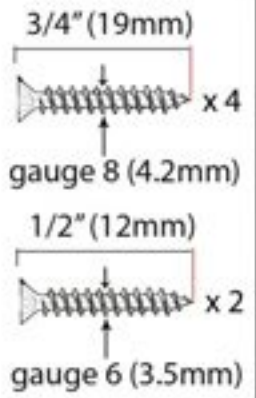

PRODUCT CODE 33952

HANDFORGED
TRADITIONAL
IRONMONGERY

Due to the hand crafted nature of our products all measurements are approximate and should be used as a guide only