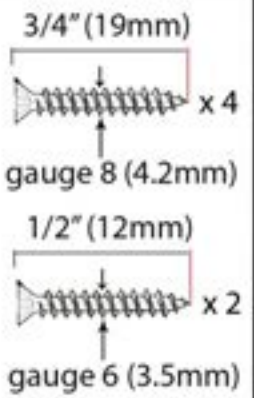

PRODUCT CODE 33953

HANDFORGED
TRADITIONAL
IRONMONGERY

Due to the hand crafted nature of our products all measurements are approximate and should be used as a guide only