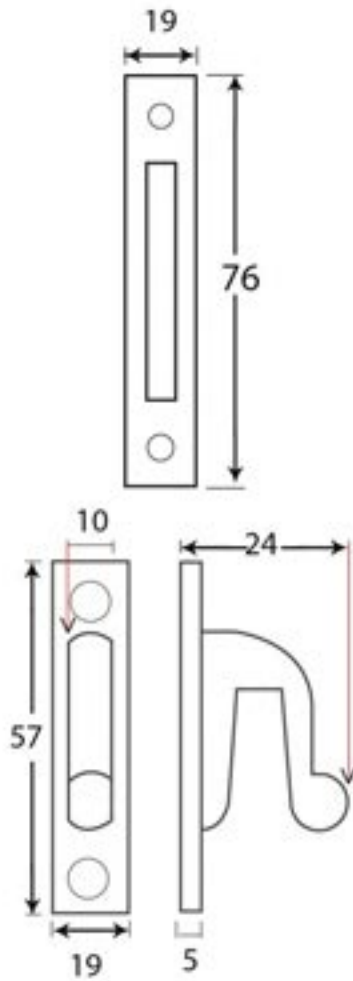

PRODUCT CODE 33953

HANDFORGED
TRADITIONAL
IRONMONGERY

Due to the hand crafted nature of our products all measurements are approximate and should be used as a guide only