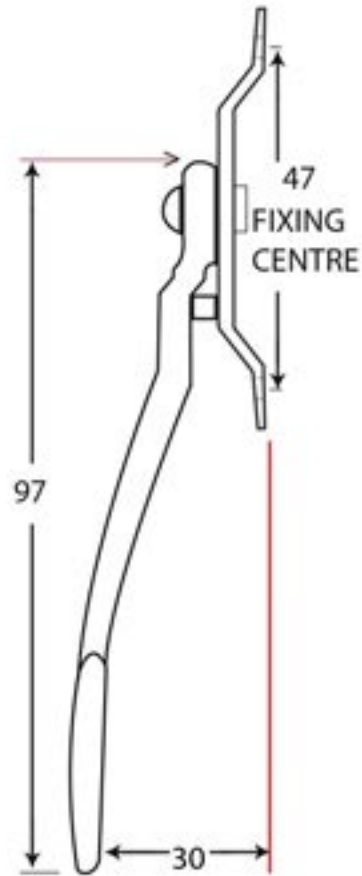

PRODUCT CODE 33953

HANDFORGED
TRADITIONAL
IRONMONGERY

Due to the hand crafted nature of our products all measurements are approximate and should be used as a guide only