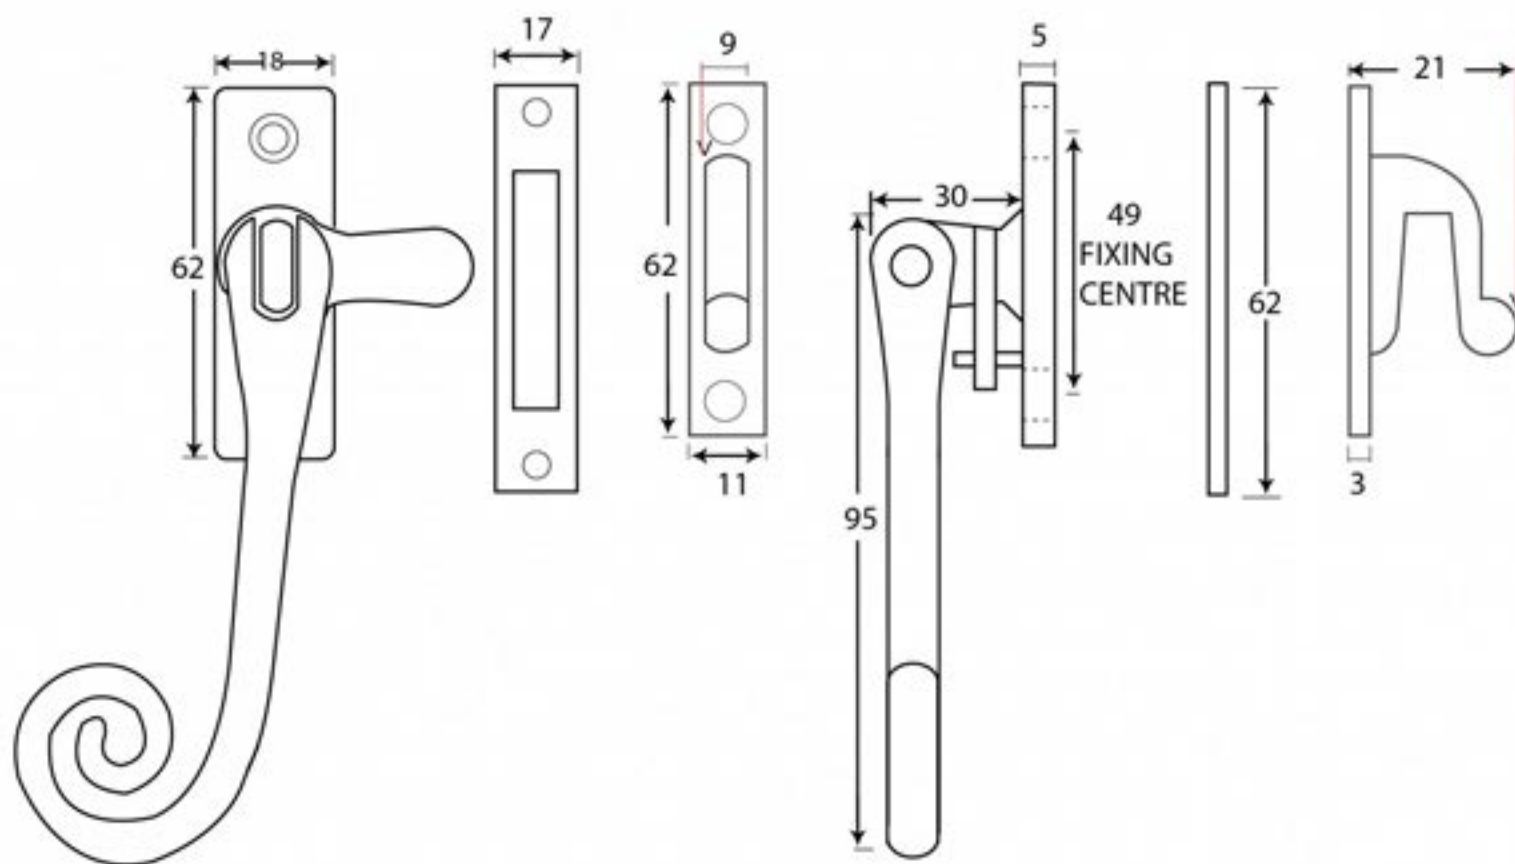

PRODUCT CODE : 33882

HANDFORGED
TRADITIONAL
IRONMONGERY

Due to the hand crafted nature of our products all measurements are approximate and should be used as a guide only