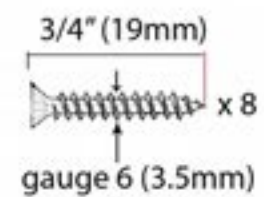

PRODUCT CODE : 33882

HANDFORGED
TRADITIONAL
IRONMONGERY

Due to the hand crafted nature of our products all measurements are approximate and should be used as a guide only