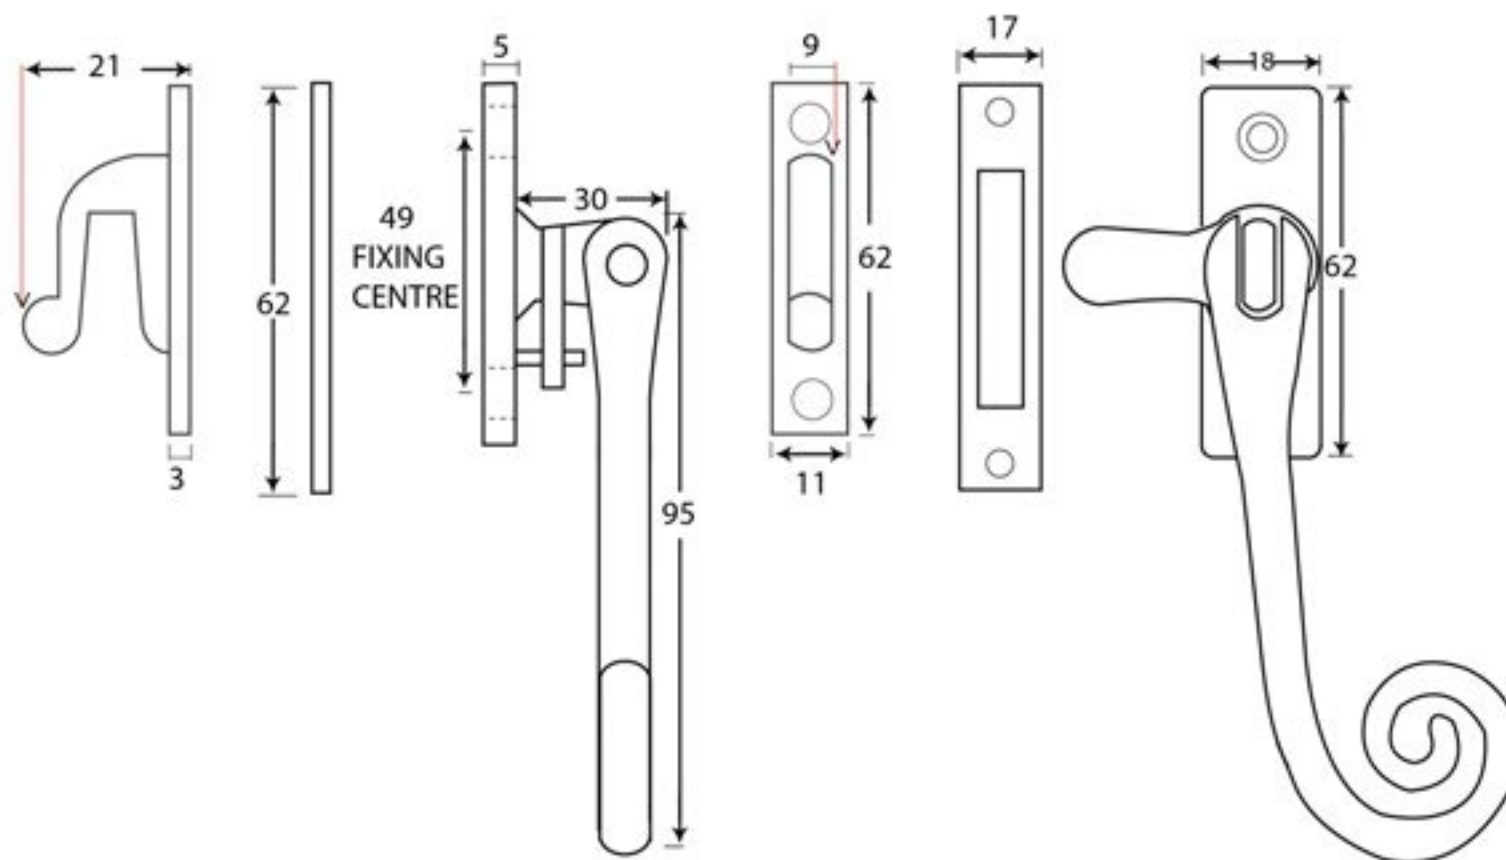

PRODUCT CODE 33881

3/4" (19mm)
x 8
gauge 6 (3.5mm)

HANDFORGED
TRADITIONAL
IRONMONGERY

Due to the hand crafted nature of our products all measurements are approximate and should be used as a guide only