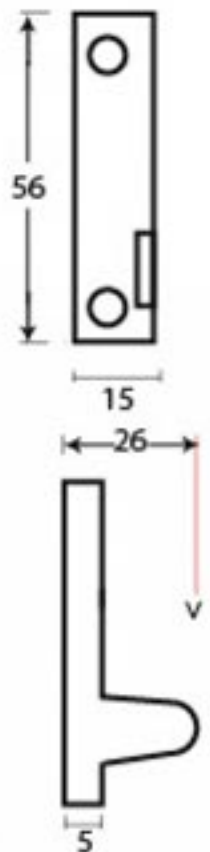

PRODUCT CODE 33619

handforged
traditional
ironmongery

Due to the hand crafted nature of our products all measurements are approximate and should be used as a guide only