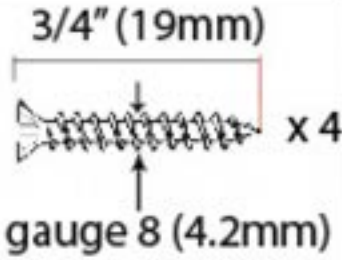

PRODUCT CODE 33619

handforged
traditional
ironmongery

Due to the hand crafted nature of our products all measurements are approximate and should be used as a guide only