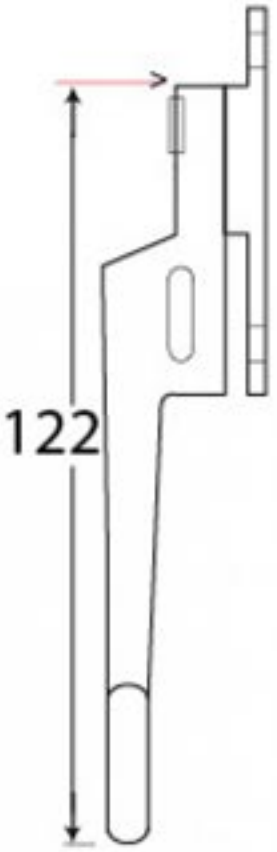

PRODUCT CODE 33619

handforged
traditional
ironmongery

Due to the hand crafted nature of our products all measurements are approximate and should be used as a guide only