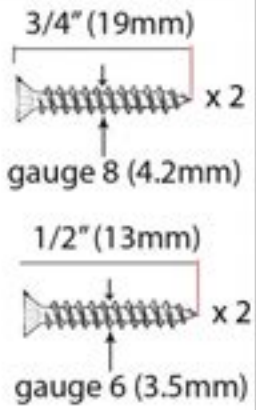

PRODUCT CODE 33956

HANDFORGED  
TRADITIONAL  
IRONMONGERY

Due to the hand crafted nature of our products all measurements are approximate and should be used as a guide only