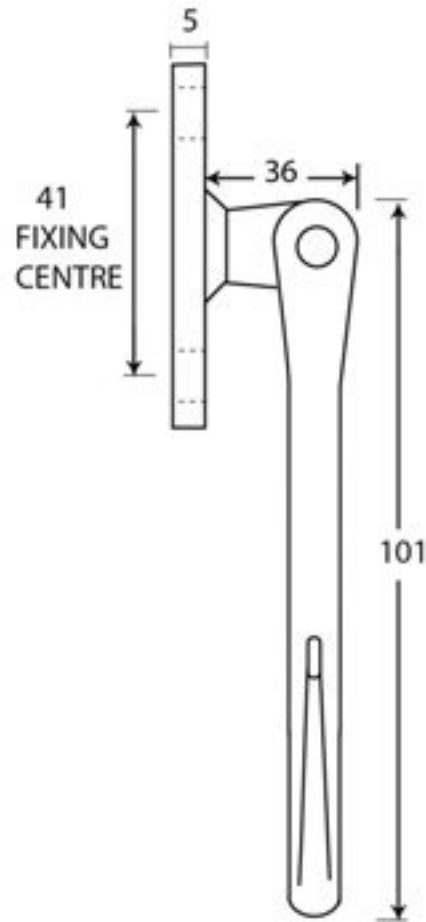

PRODUCT CODE 33956

HANDFORGED  
TRADITIONAL  
IRONMONGERY

Due to the hand crafted nature of our products all measurements are approximate and should be used as a guide only