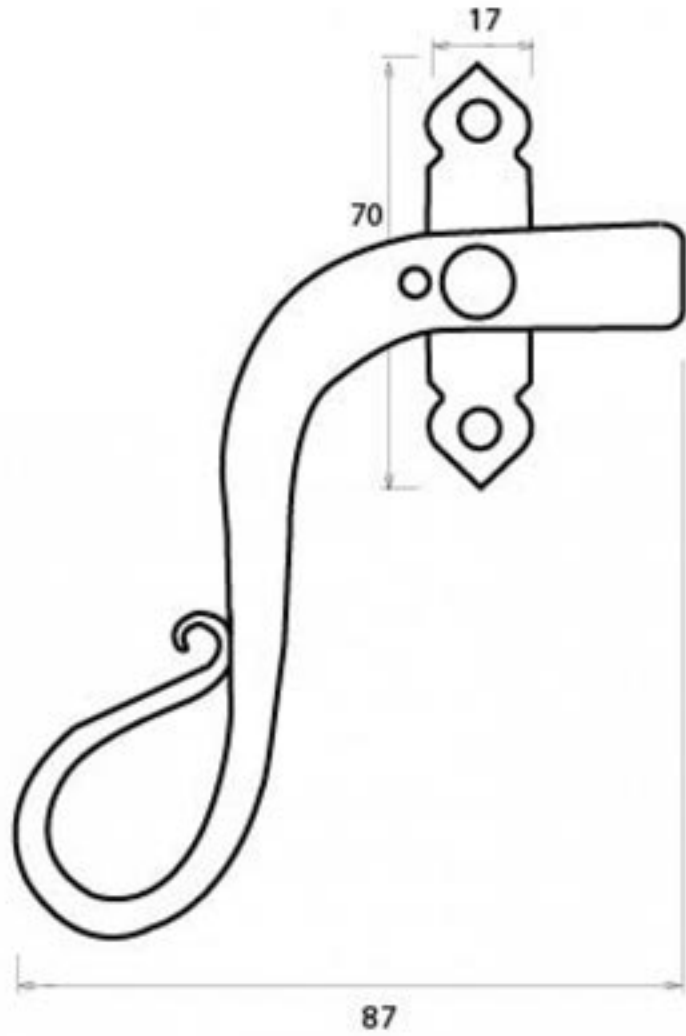

PRODUCT CODE 33476

HANDFORGED
TRADITIONAL
IRONMONGERY

Due to the hand crafted nature of our products all measurements are approximate and should be used as a guide only