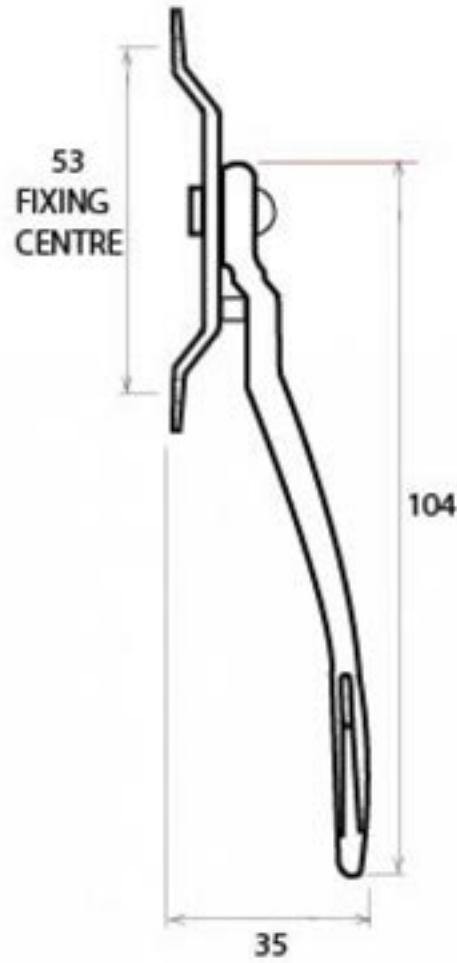

PRODUCT CODE 33476

HANDFORGED
TRADITIONAL
IRONMONGERY

Due to the hand crafted nature of our products all measurements are approximate and should be used as a guide only