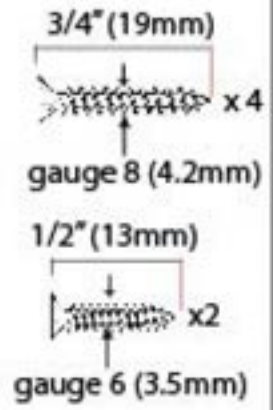

PRODUCT CODE 33476

HANDFORGED
TRADITIONAL
IRONMONGERY

Due to the hand crafted nature of our products all measurements are approximate and should be used as a guide only