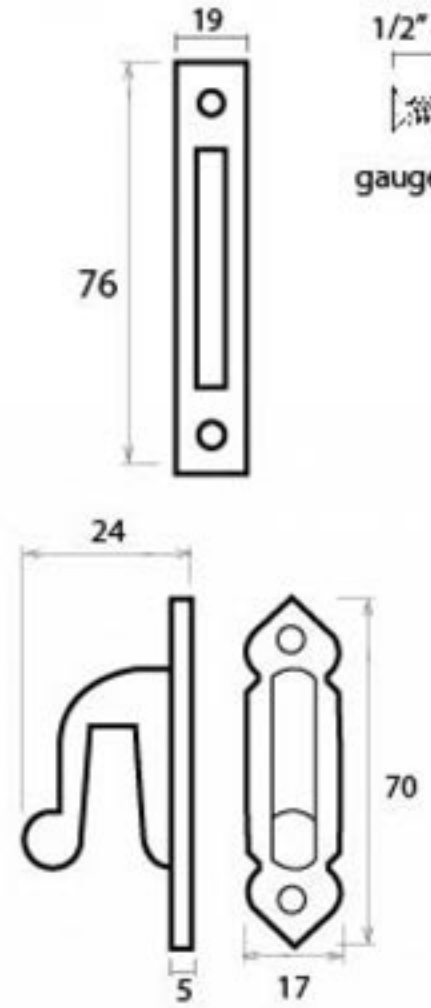

PRODUCT CODE 33476

HANDFORGED
TRADITIONAL
IRONMONGERY

Due to the hand crafted nature of our products all measurements are approximate and should be used as a guide only