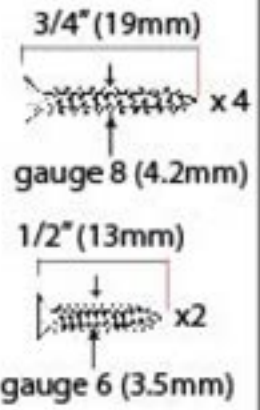

PRODUCT CODE 33477

HANDFORGED
TRADITIONAL
IRONMONGERY

Due to the hand crafted nature of our products all measurements are approximate and should be used as a guide only