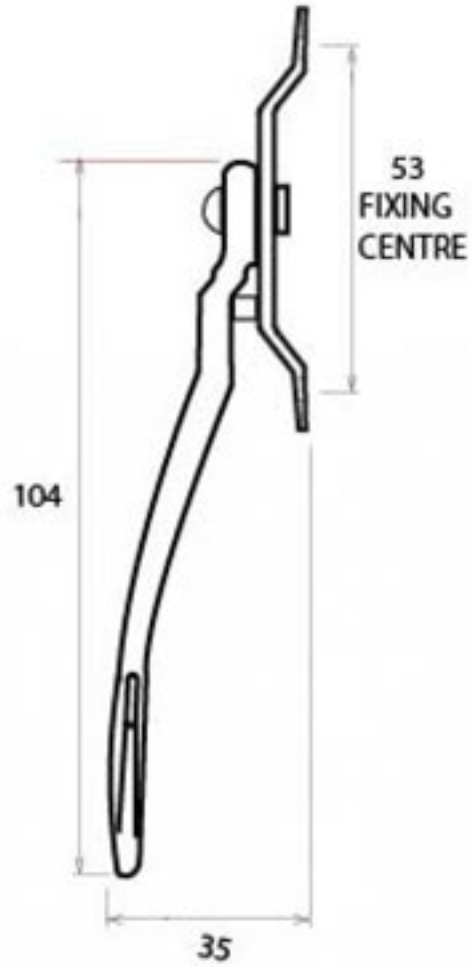

PRODUCT CODE 33477

HANDFORGED
TRADITIONAL
IRONMONGERY

Due to the hand crafted nature of our products all measurements are approximate and should be used as a guide only