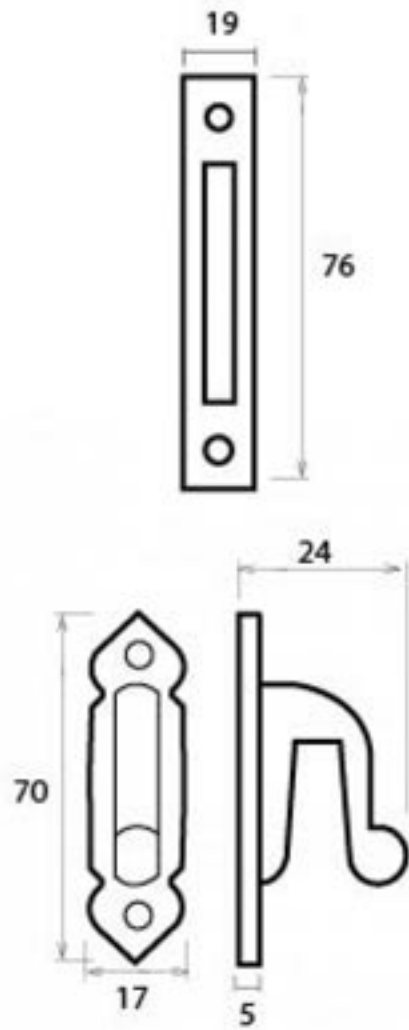

PRODUCT CODE 33477

HANDFORGED
TRADITIONAL
IRONMONGERY

Due to the hand crafted nature of our products all measurements are approximate and should be used as a guide only