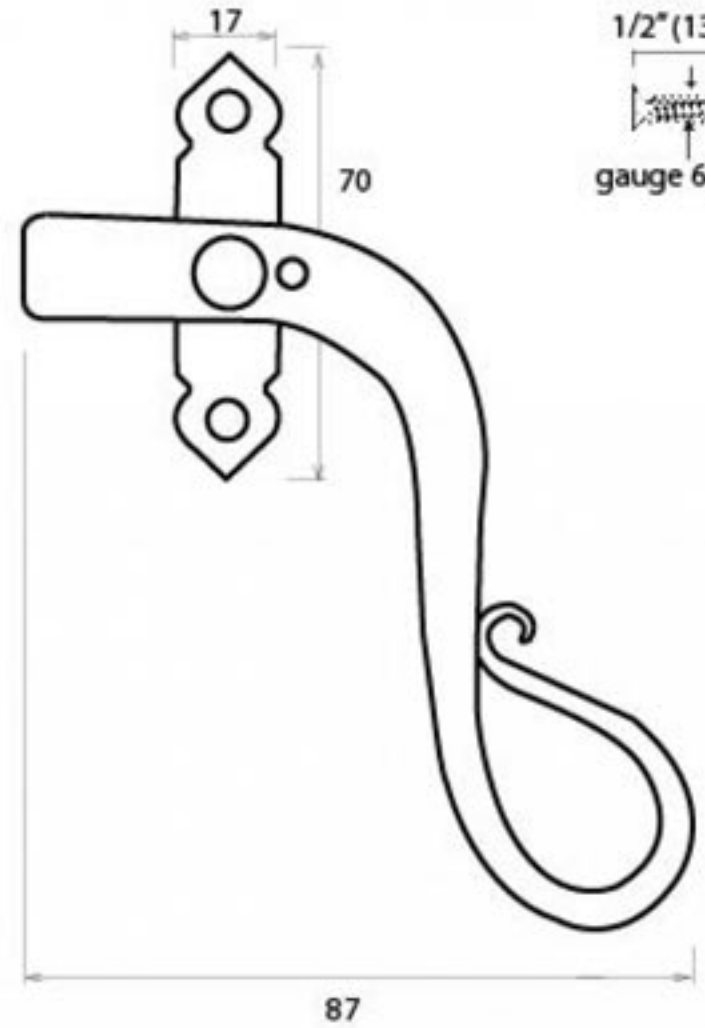

PRODUCT CODE 33477

HANDFORGED
TRADITIONAL
IRONMONGERY

Due to the hand crafted nature of our products all measurements are approximate and should be used as a guide only