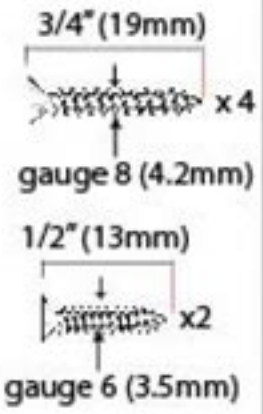

PRODUCT CODE 33468

HANDFORGED
TRADITIONAL
IRONMONGERY

Due to the hand crafted nature of our products all measurements are approximate and should be used as a guide only