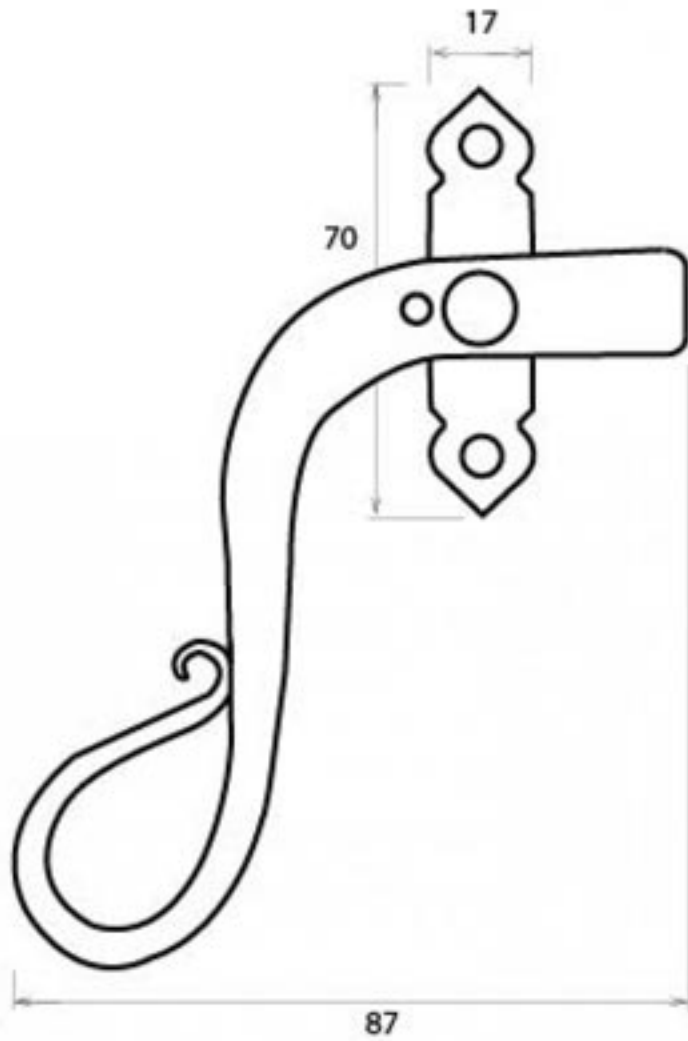

PRODUCT CODE 33468

HANDFORGED
TRADITIONAL
IRONMONGERY

Due to the hand crafted nature of our products all measurements are approximate and should be used as a guide only