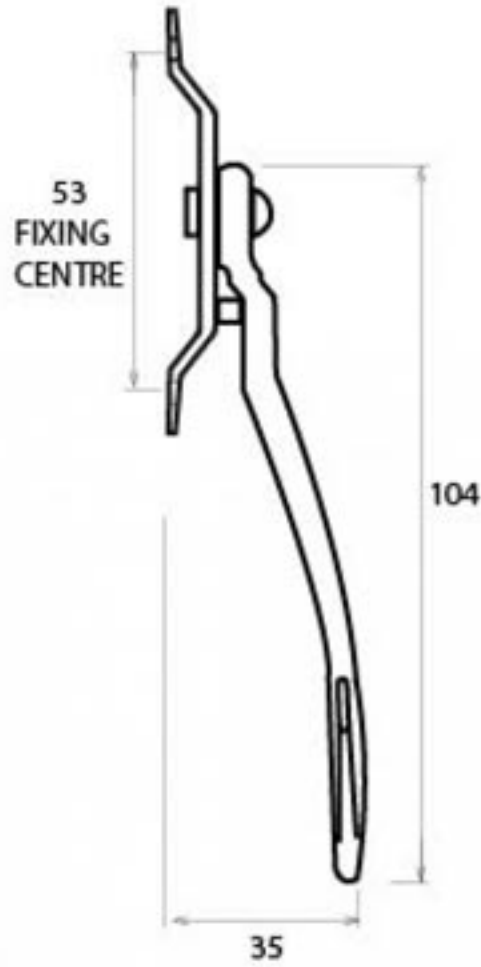

PRODUCT CODE 33468

HANDFORGED
TRADITIONAL
IRONMONGERY

Due to the hand crafted nature of our products all measurements are approximate and should be used as a guide only