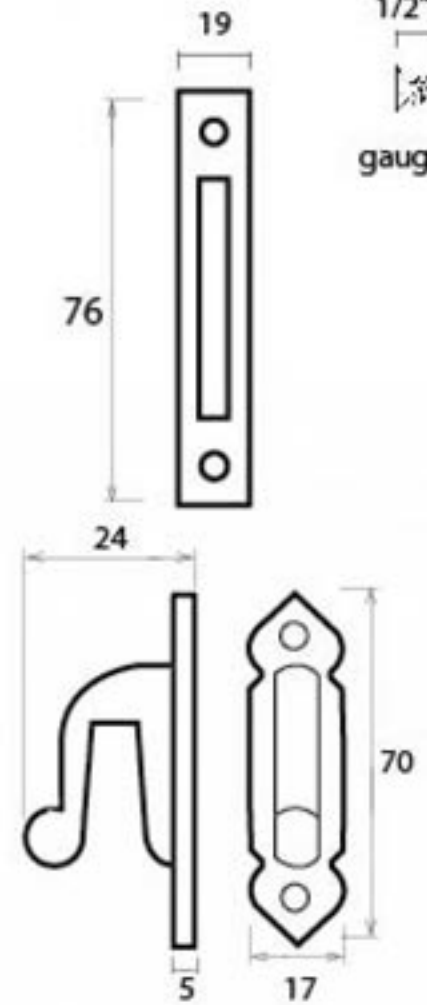

PRODUCT CODE 33468

HANDFORGED
TRADITIONAL
IRONMONGERY

Due to the hand crafted nature of our products all measurements are approximate and should be used as a guide only