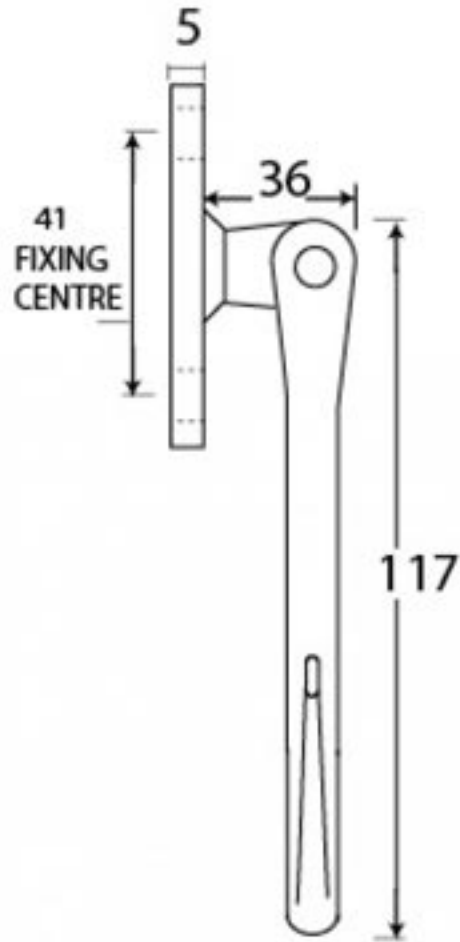

PRODUCT CODE 33727

HANDFORGED  
TRADITIONAL  
IRONMONGERY

Due to the hand crafted nature of our products all measurements are approximate and should be used as a guide only