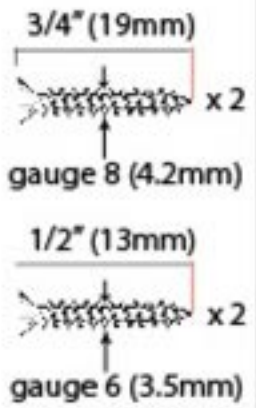

PRODUCT CODE 33727

HANDFORGED  
TRADITIONAL  
IRONMONGERY

Due to the hand crafted nature of our products all measurements are approximate and should be used as a guide only