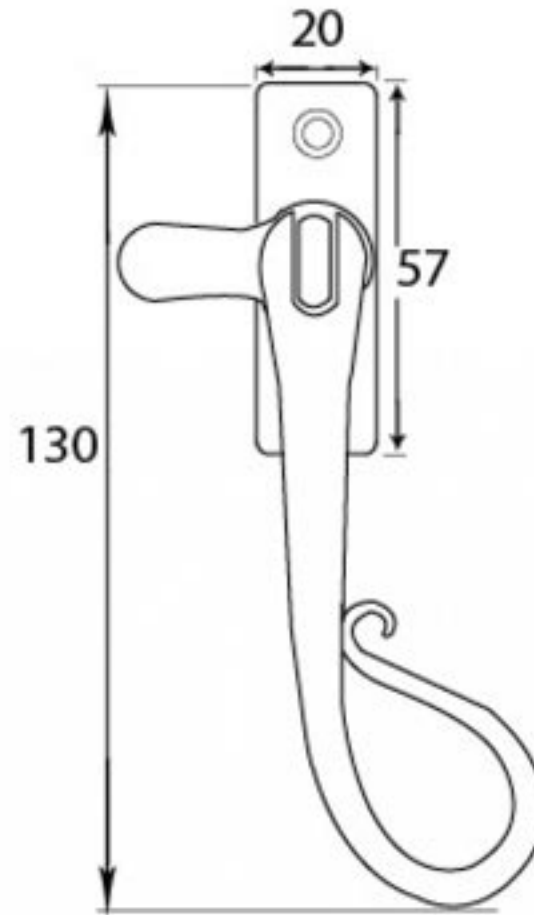

PRODUCT CODE 33727

HANDFORGED  
TRADITIONAL  
IRONMONGERY

Due to the hand crafted nature of our products all measurements are approximate and should be used as a guide only