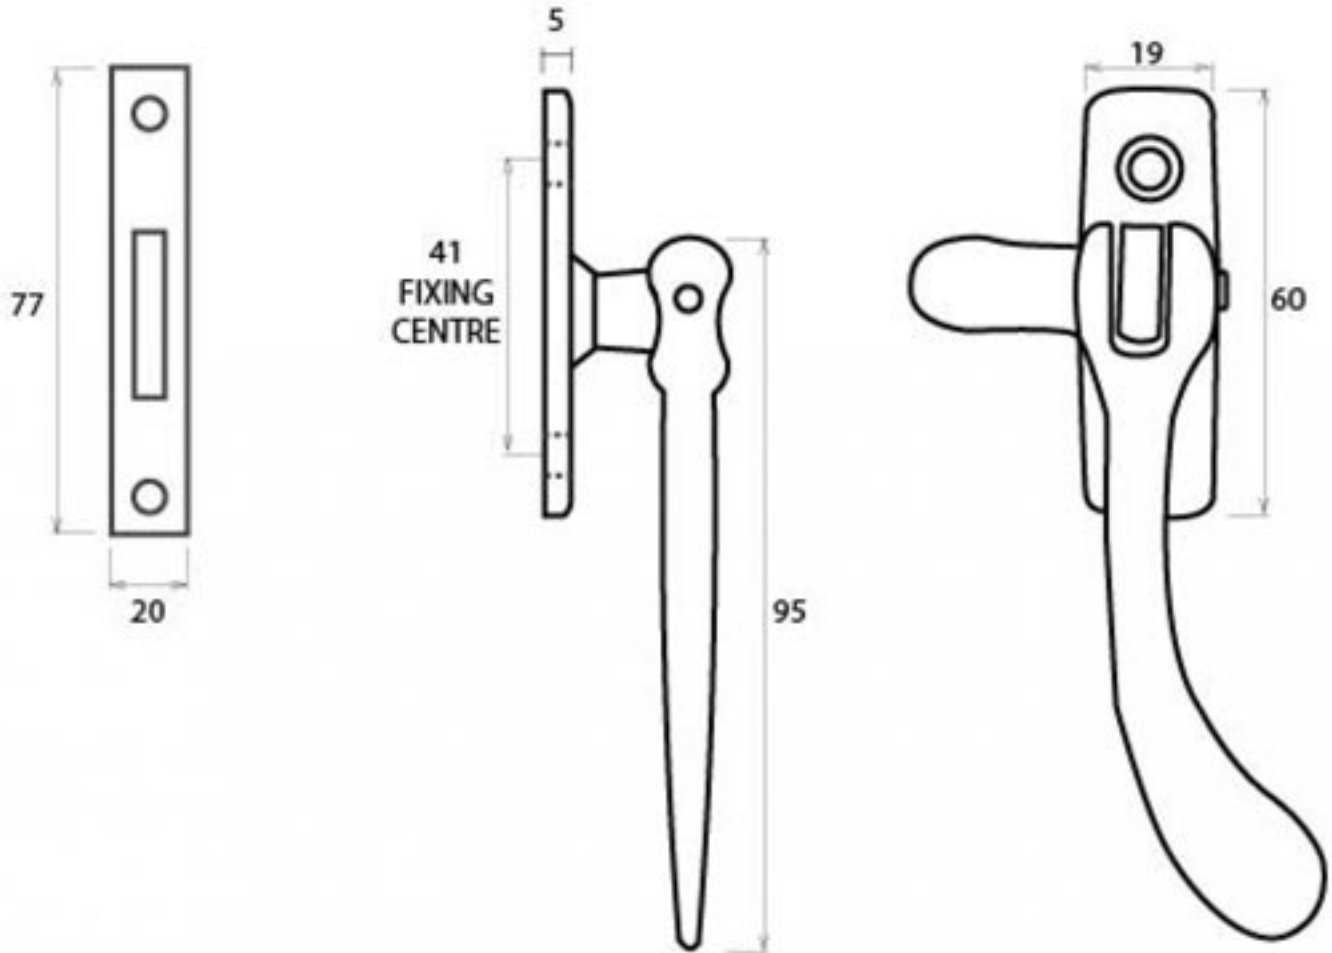

PRODUCT CODE 33290

HANDFORGED
TRADITIONAL
IRONMONGERY

Due to the hand crafted nature of our products all measurements are approximate and should be used as a guide only