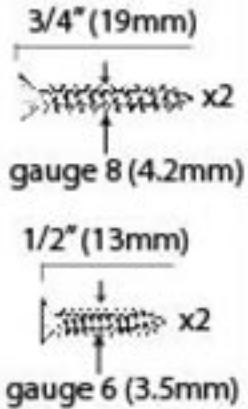

PRODUCT CODE 33290

HANDFORGED
TRADITIONAL
IRONMONGERY

Due to the hand crafted nature of our products all measurements are approximate and should be used as a guide only