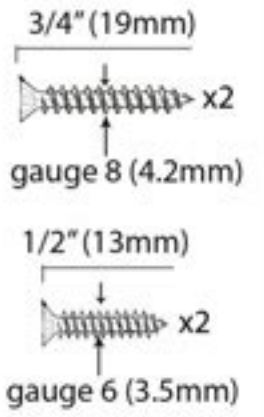

PRODUCT CODE 33668

HANDFORGED
TRADITIONAL
IRONMONGERY

Due to the hand crafted nature of our products all measurements are approximate and should be used as a guide only