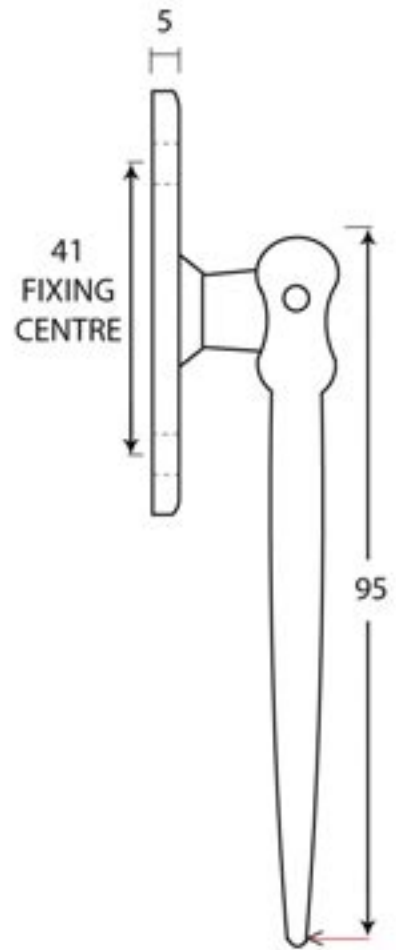

PRODUCT CODE 33668

HANDFORGED
TRADITIONAL
IRONMONGERY

Due to the hand crafted nature of our products all measurements are approximate and should be used as a guide only