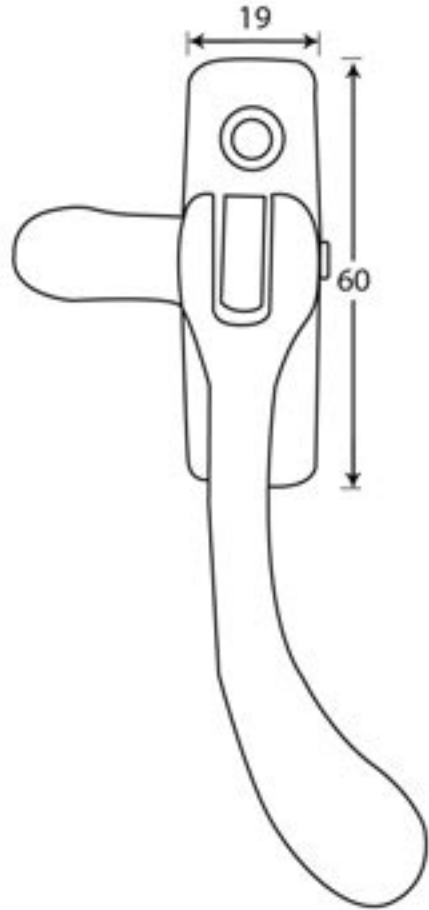

PRODUCT CODE 33668

HANDFORGED
TRADITIONAL
IRONMONGERY

Due to the hand crafted nature of our products all measurements are approximate and should be used as a guide only