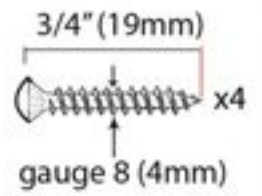

PRODUCT CODE 83698

HANDFORGED
TRADITIONAL
IRONMONGERY

Due to the hand crafted nature of our products all measurements are approximate and should be used as a guide only