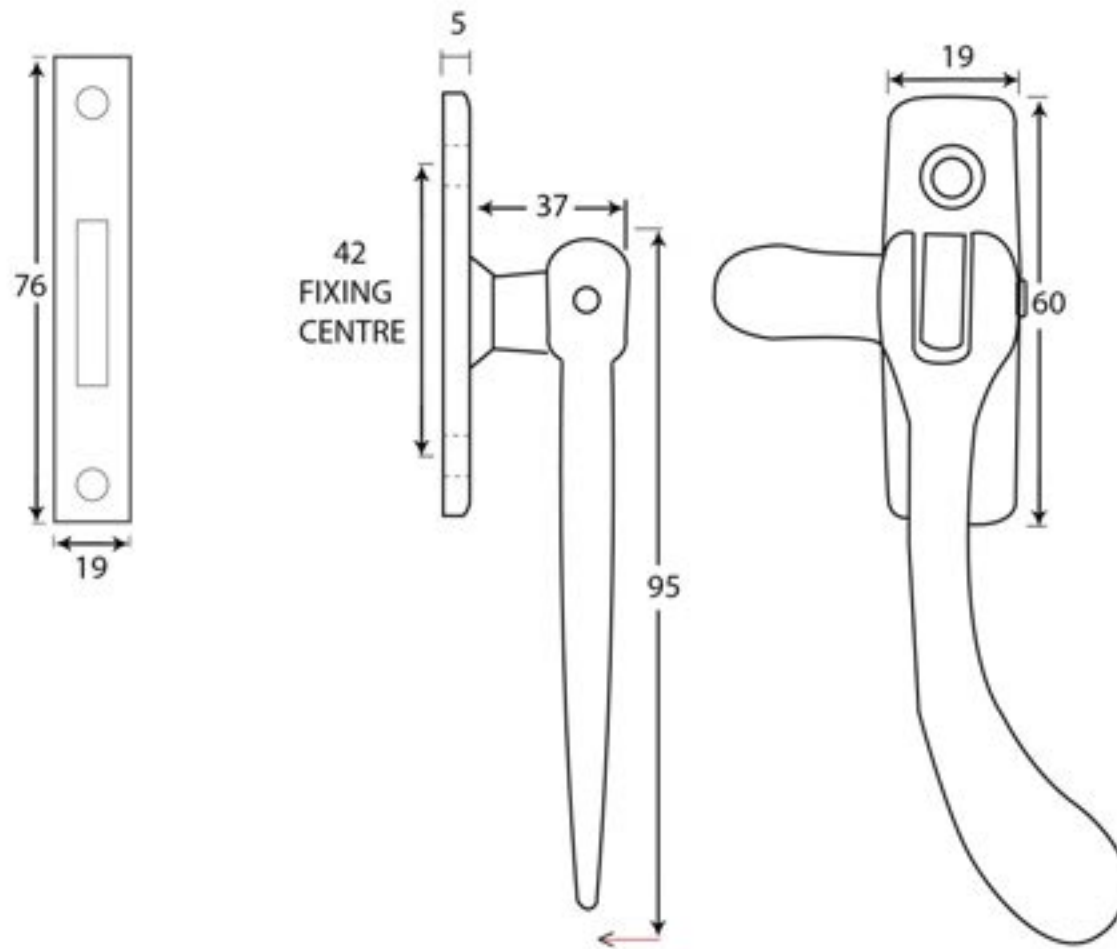

PRODUCT CODE 83698

HANDFORGED
TRADITIONAL
IRONMONGERY

Due to the hand crafted nature of our products all measurements are approximate and should be used as a guide only