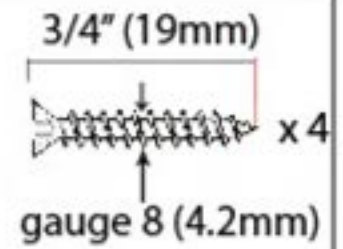

PRODUCT CODE 33021

hand forged  
traditional  
ironmongery

Due to the hand crafted nature of our products all measurements are approximate and should be used as a guide only