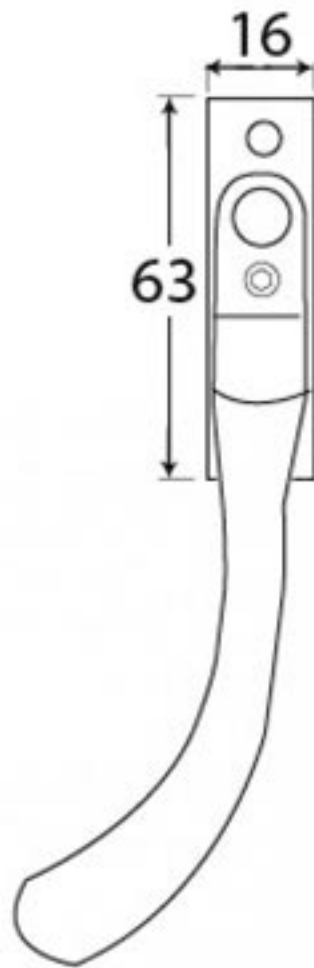

PRODUCT CODE 33021

hand forged  
traditional  
ironmongery

Due to the hand crafted nature of our products all measurements are approximate and should be used as a guide only