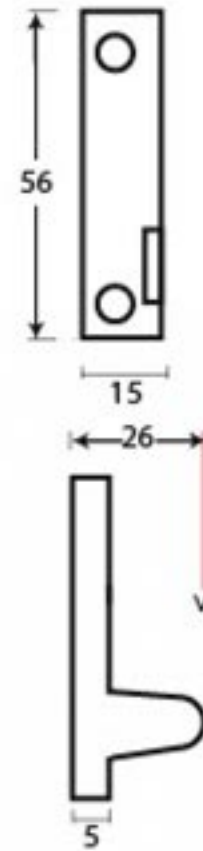

PRODUCT CODE 33021

hand forged  
traditional  
ironmongery

Due to the hand crafted nature of our products all measurements are approximate and should be used as a guide only