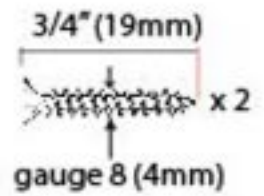

PRODUCT CODE : 90387

HANDFORGED  
TRADITIONAL  
IRONMONGERY

Due to the hand crafted nature of our products all measurements are approximate and should be used as a guide only