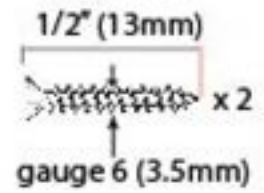

PRODUCT CODE : 90387

HANDFORGED  
TRADITIONAL  
IRONMONGERY

Due to the hand crafted nature of our products all measurements are approximate and should be used as a guide only