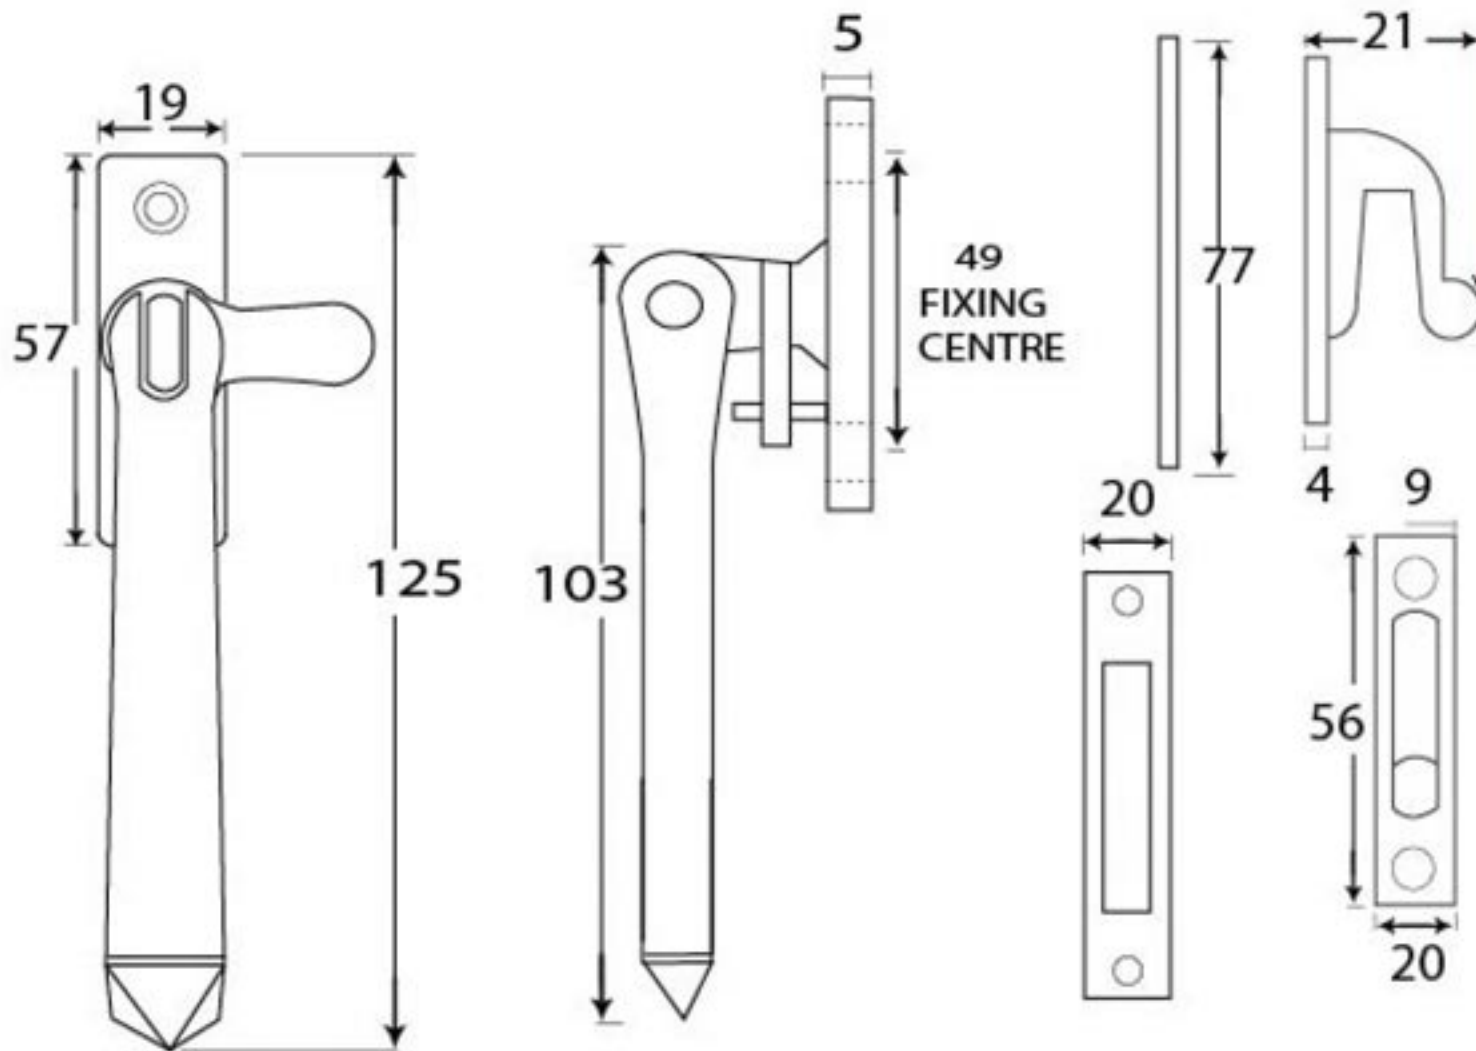

PRODUCT CODE : 90387

HANDFORGED  
TRADITIONAL  
IRONMONGERY

Due to the hand crafted nature of our products all measurements are approximate and should be used as a guide only