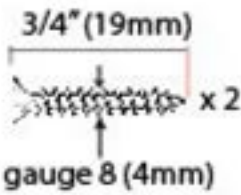

PRODUCT CODE : 90388

HANDFORGED
TRADITIONAL
IRONMONGERY

Due to the hand crafted nature of our products all measurements are approximate and should be used as a guide only