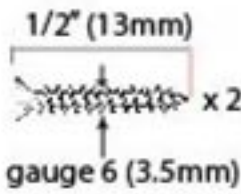

PRODUCT CODE : 90388

HANDFORGED
TRADITIONAL
IRONMONGERY

Due to the hand crafted nature of our products all measurements are approximate and should be used as a guide only