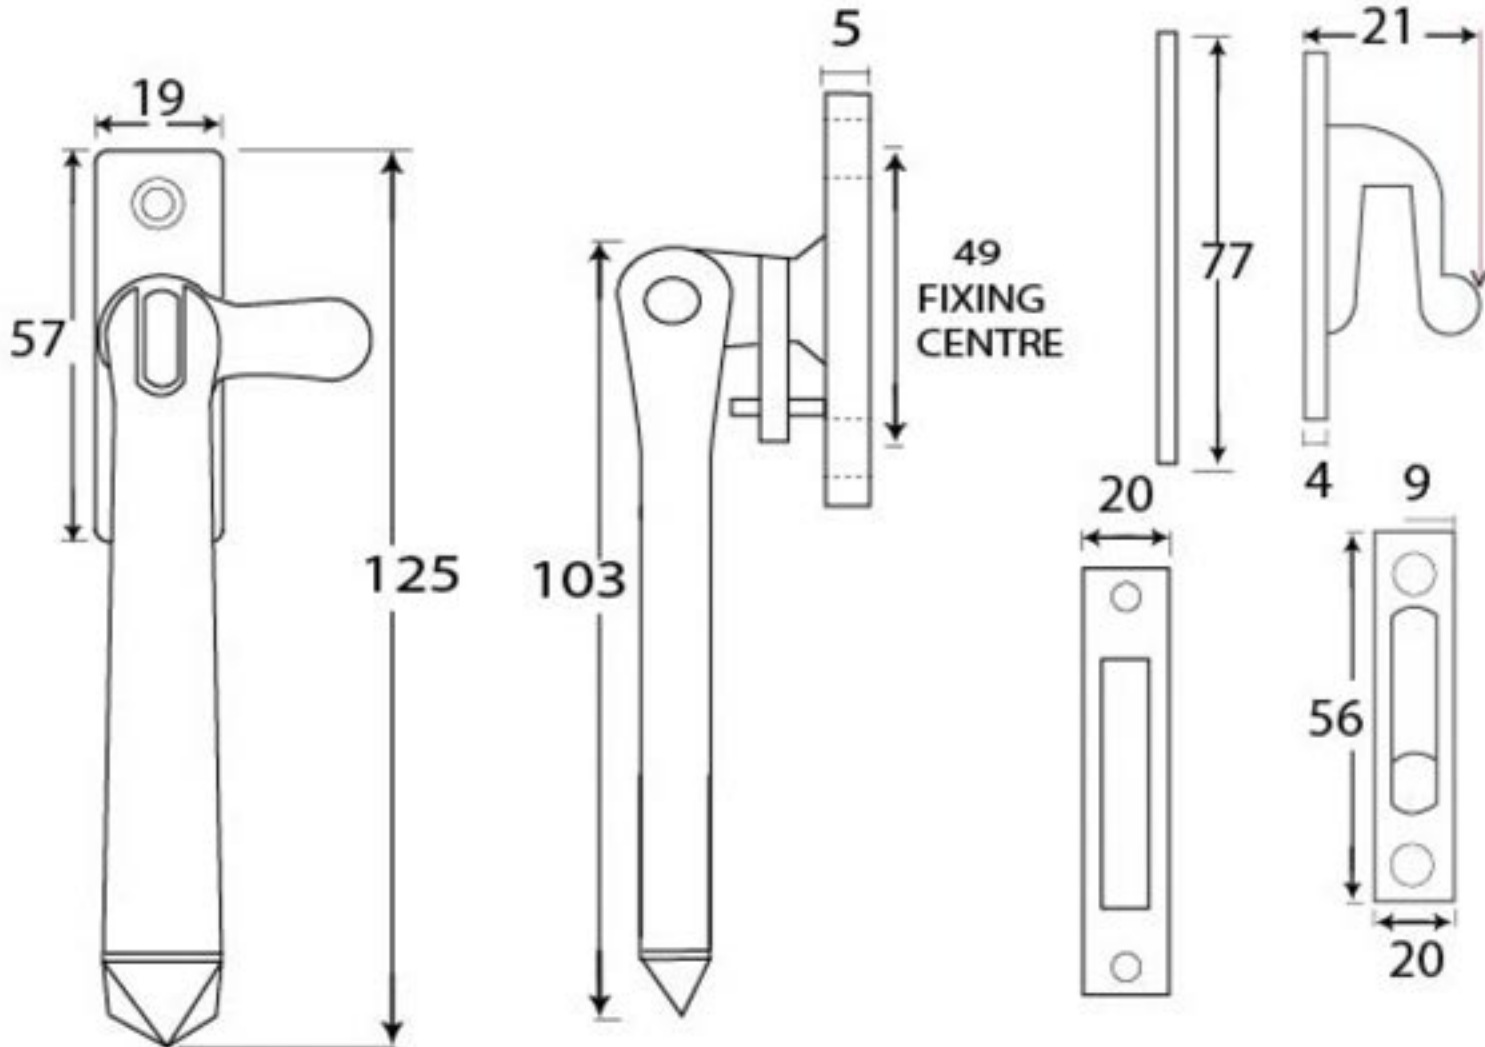

PRODUCT CODE : 90388

HANDFORGED
TRADITIONAL
IRONMONGERY

Due to the hand crafted nature of our products all measurements are approximate and should be used as a guide only