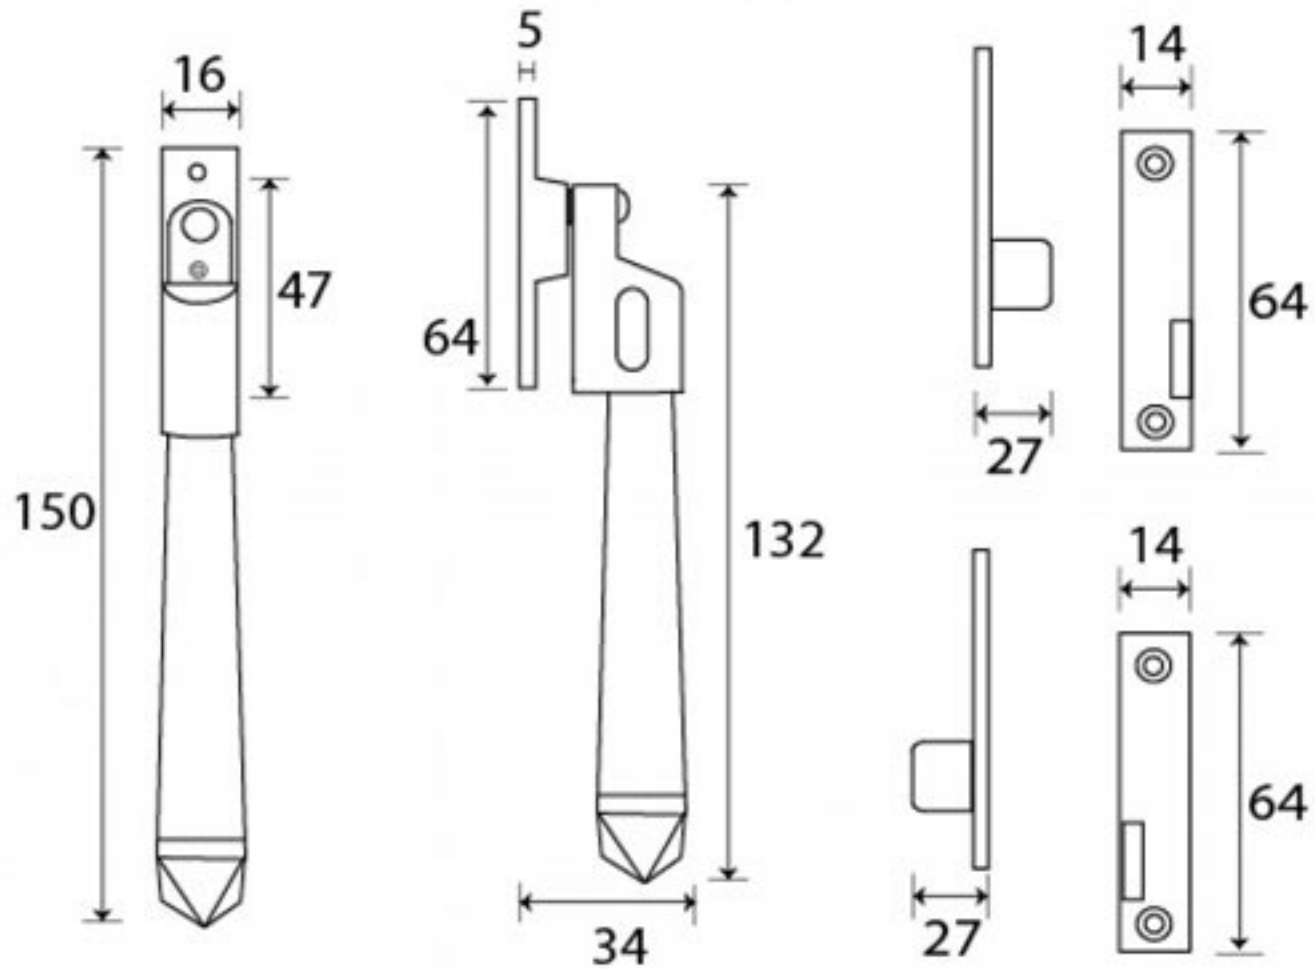

PRODUCT CODE 90390

HANDFORGED
TRADITIONAL
IRONMONGERY

Due to the hand crafted nature of our products all measurements are approximate and should be used as a guide only