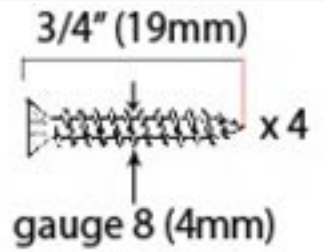

PRODUCT CODE 90390

HANDFORGED
TRADITIONAL
IRONMONGERY

Due to the hand crafted nature of our products all measurements are approximate and should be used as a guide only