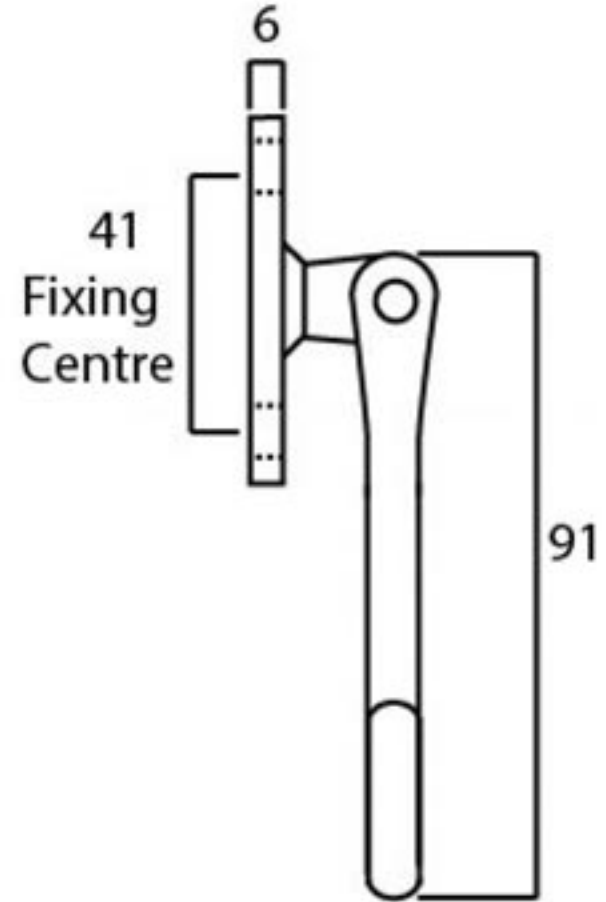

PRODUCT CODE 45250

HANDFORGED  
TRADITIONAL  
IRONMONGERY

Due to the hand crafted nature of our products all measurements are approximate and should be used as a guide only