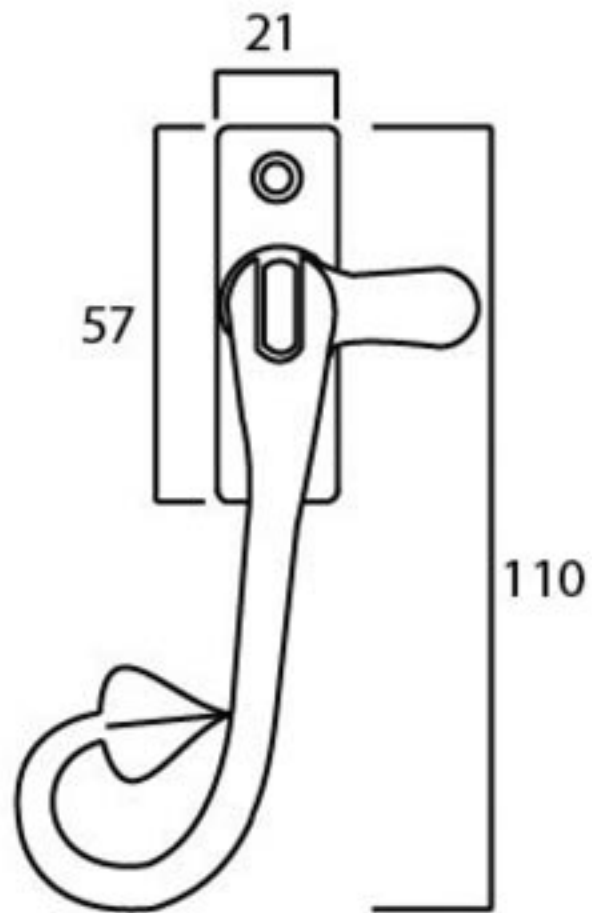

PRODUCT CODE 45250

HANDFORGED  
TRADITIONAL  
IRONMONGERY

Due to the hand crafted nature of our products all measurements are approximate and should be used as a guide only