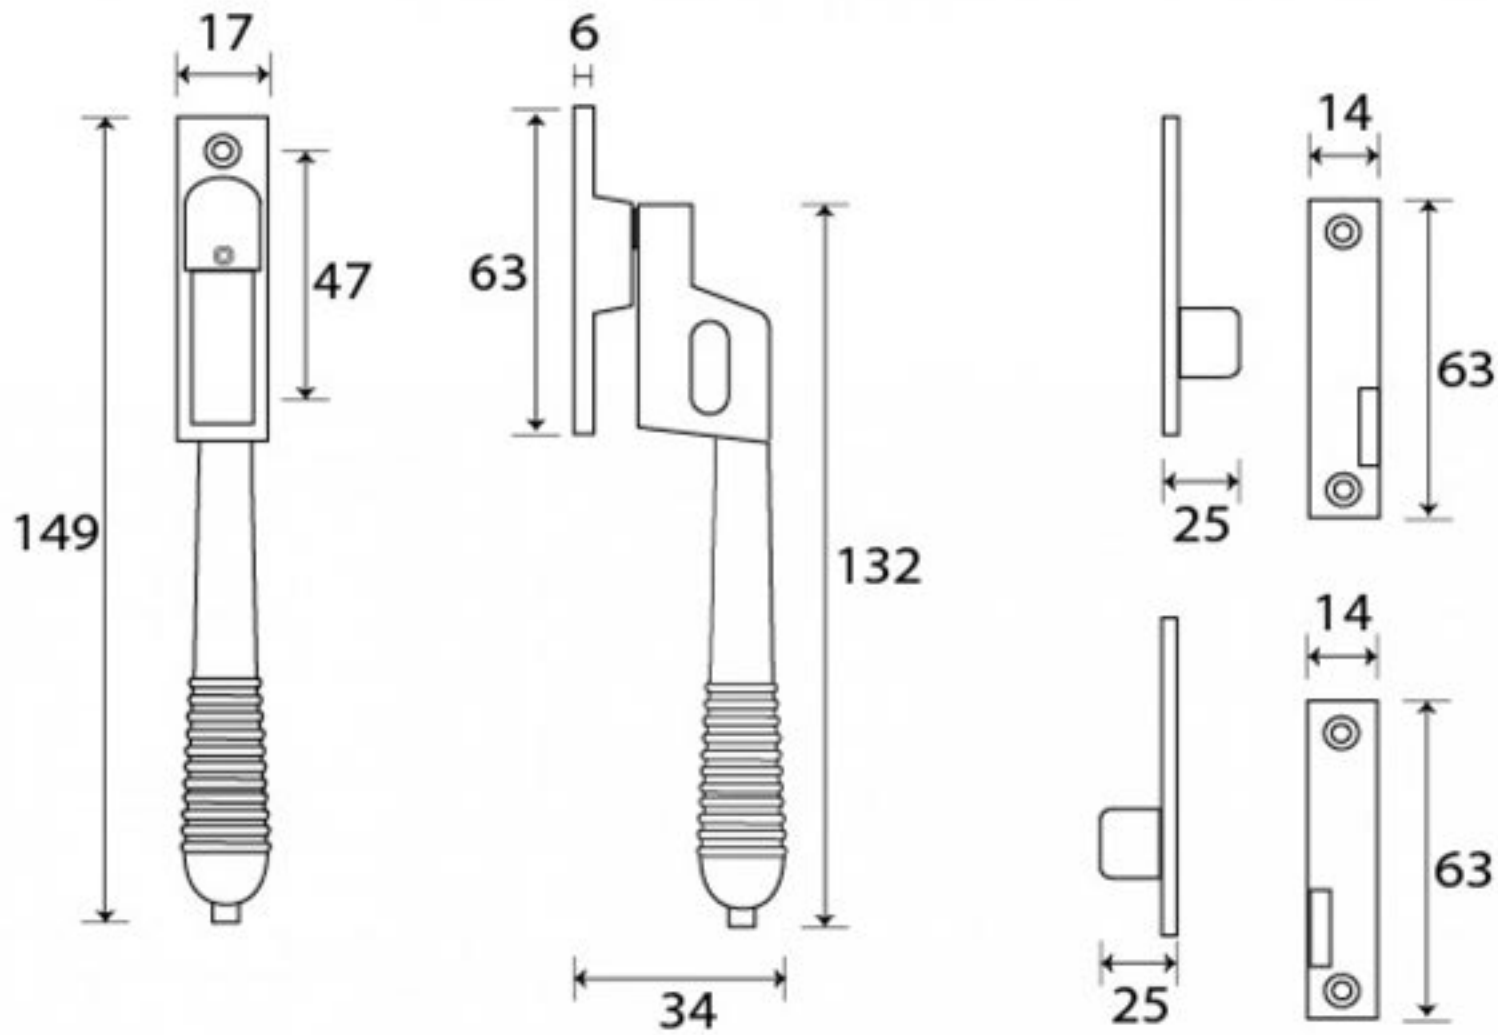

PRODUCT CODE 90330

3/4" (19mm)
x4
gauge 8 (4mm)

HANDFORGED
TRADITIONAL
IRONMONGERY

Due to the hand crafted nature of our products all measurements are approximate and should be used as a guide only