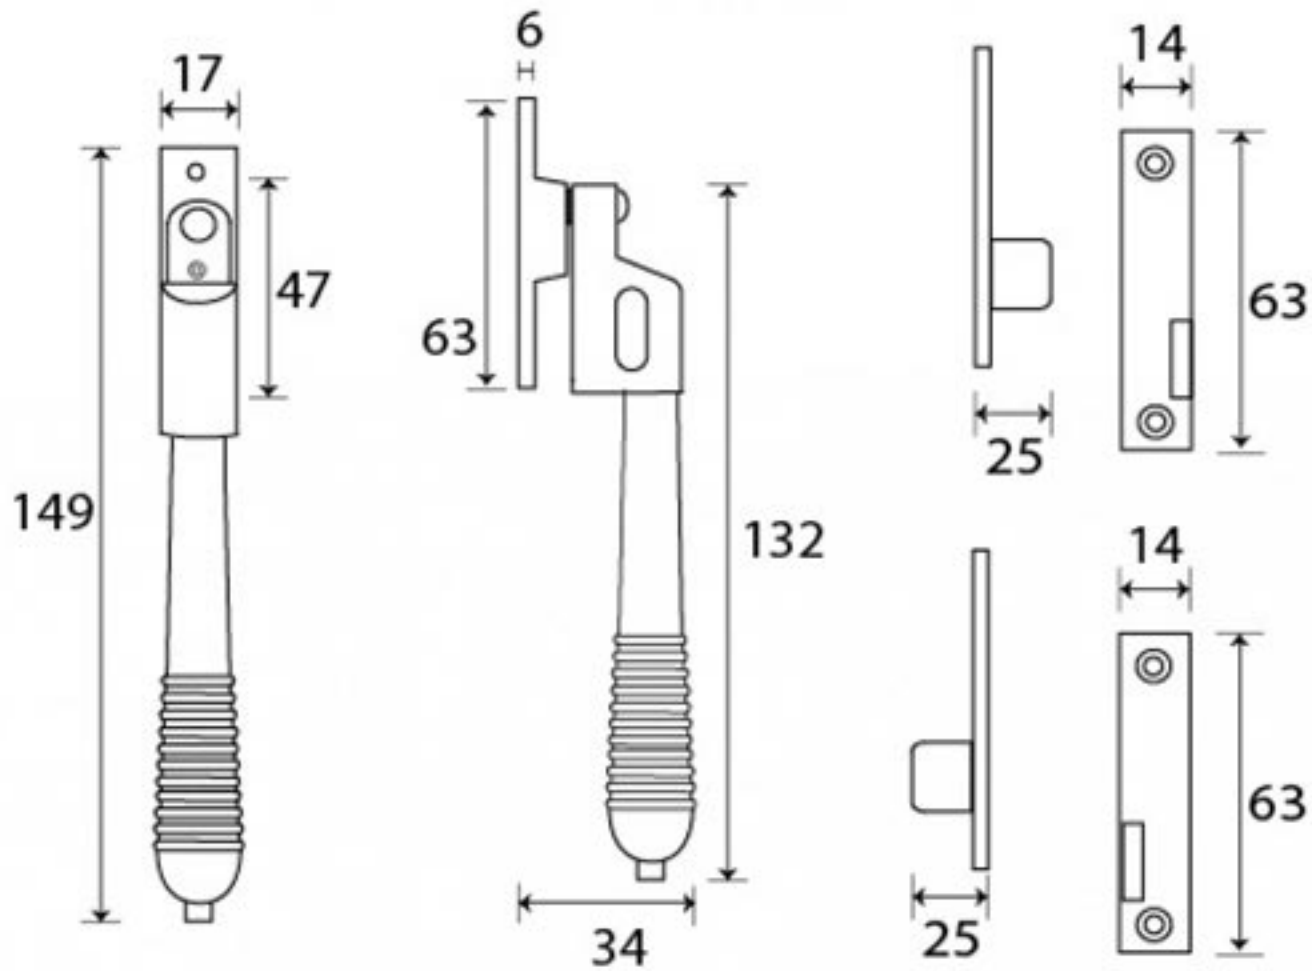

PRODUCT CODE 83971

3/4" (19mm)  
x4  
gauge 8 (4mm)

HANDFORGED  
TRADITIONAL  
IRONMONGERY

Due to the hand crafted nature of our products all measurements are approximate and should be used as a guide only