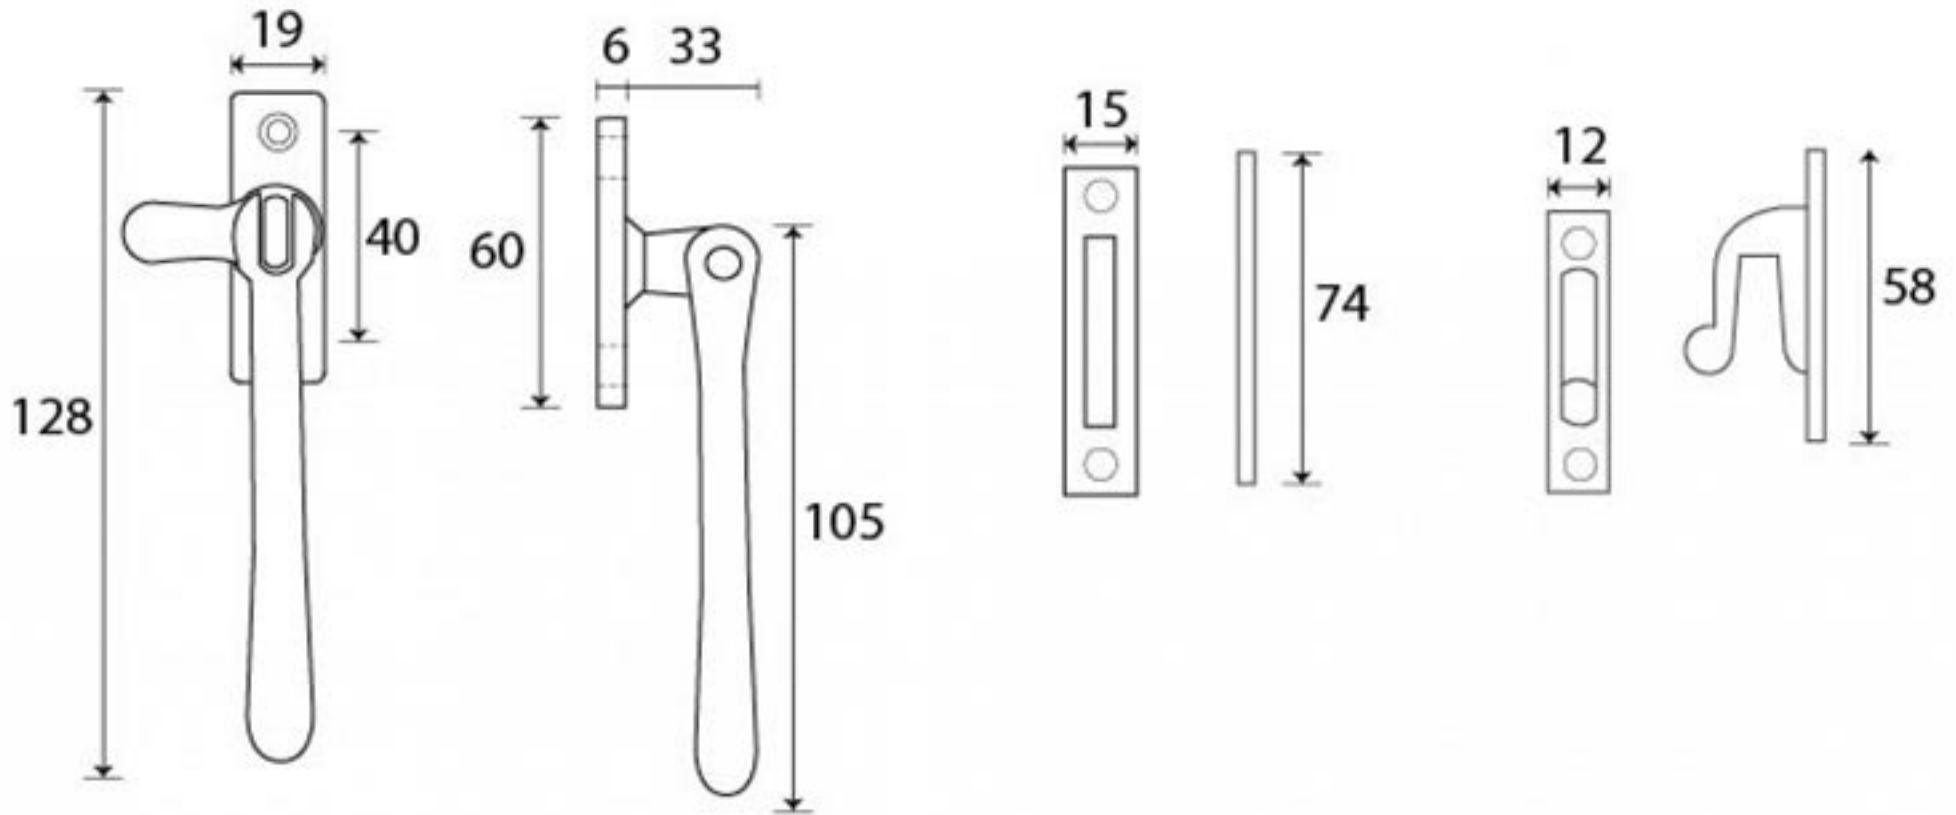

PRODUCT CODE 91448

3/4" (19mm)
x4
gauge 8 (4mm)

HANDFORGED
TRADITIONAL
IRONMONGERY

Due to the hand crafted nature of our products all measurements are approximate and should be used as a guide only