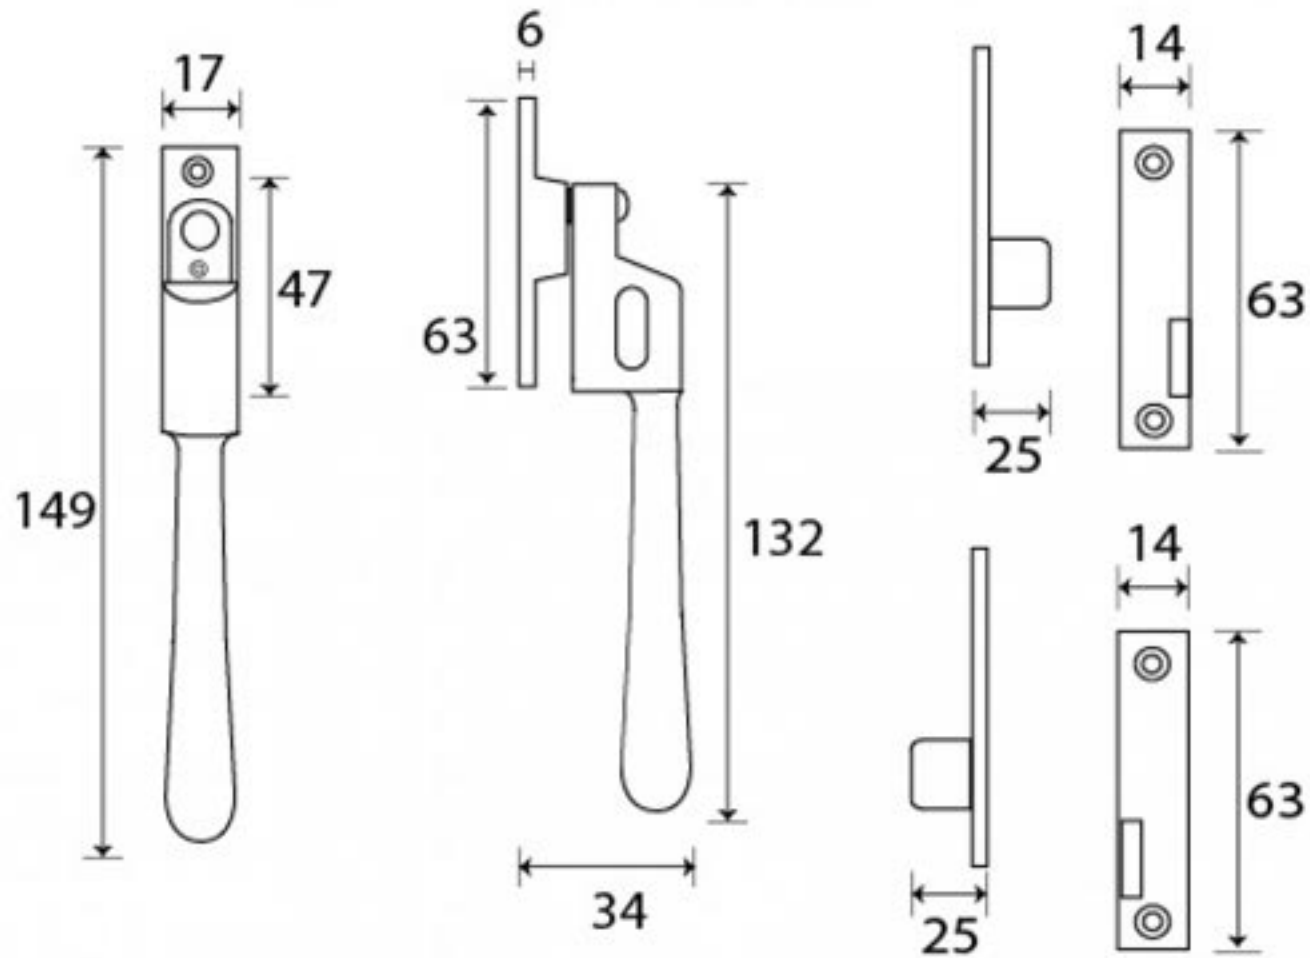

PRODUCT CODE 91442

3/4" (19mm)
x4
gauge 8 (4mm)

HANDFORGED
TRADITIONAL
IRONMONGERY

Due to the hand crafted nature of our products all measurements are approximate and should be used as a guide only