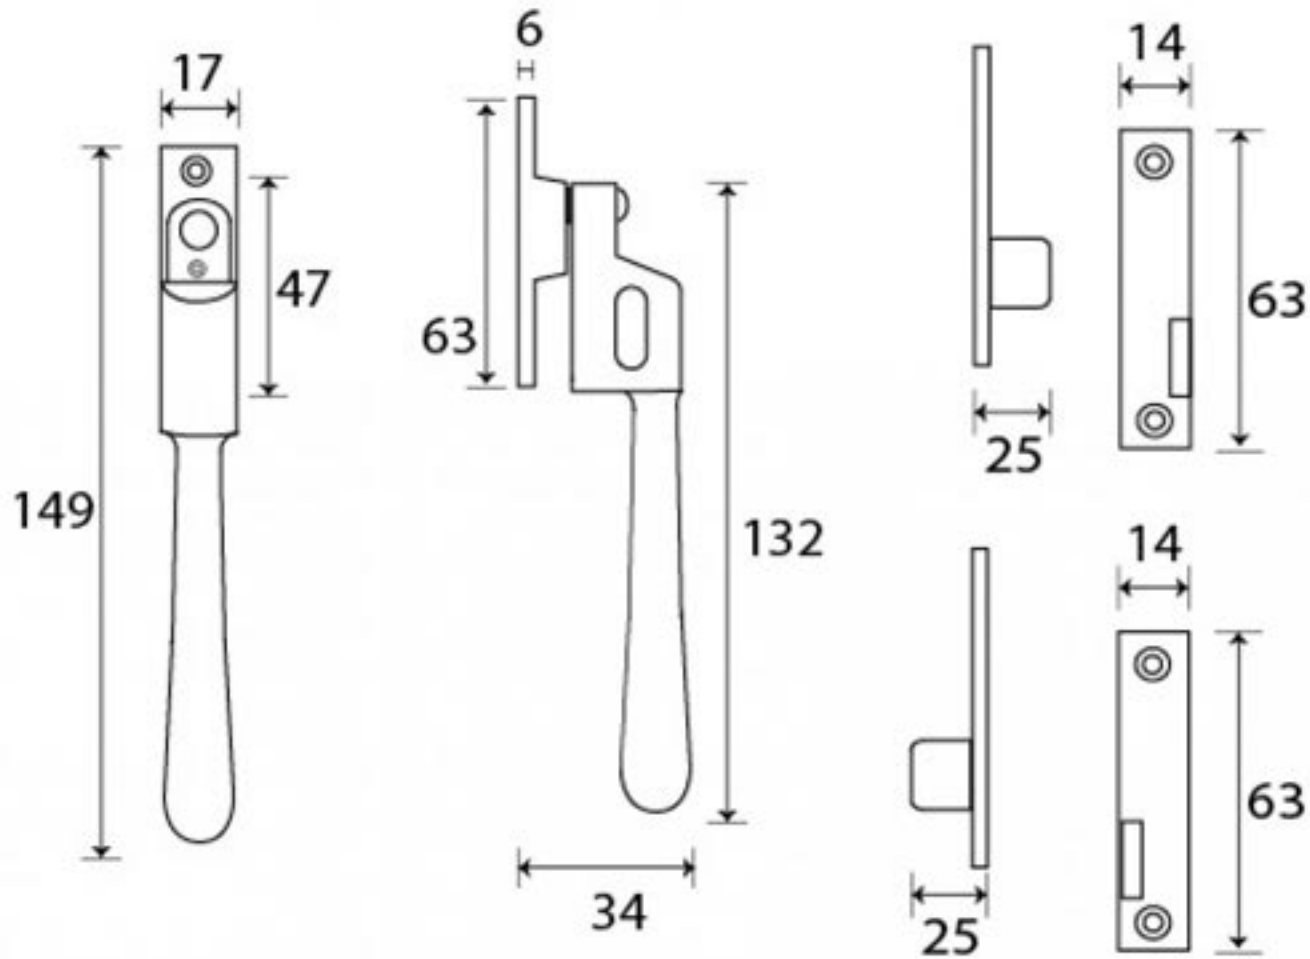

PRODUCT CODE 91449

3/4" (19mm)
x4
gauge 8 (4mm)

HANDFORGED
TRADITIONAL
IRONMONGERY

Due to the hand crafted nature of our products all measurements are approximate and should be used as a guide only