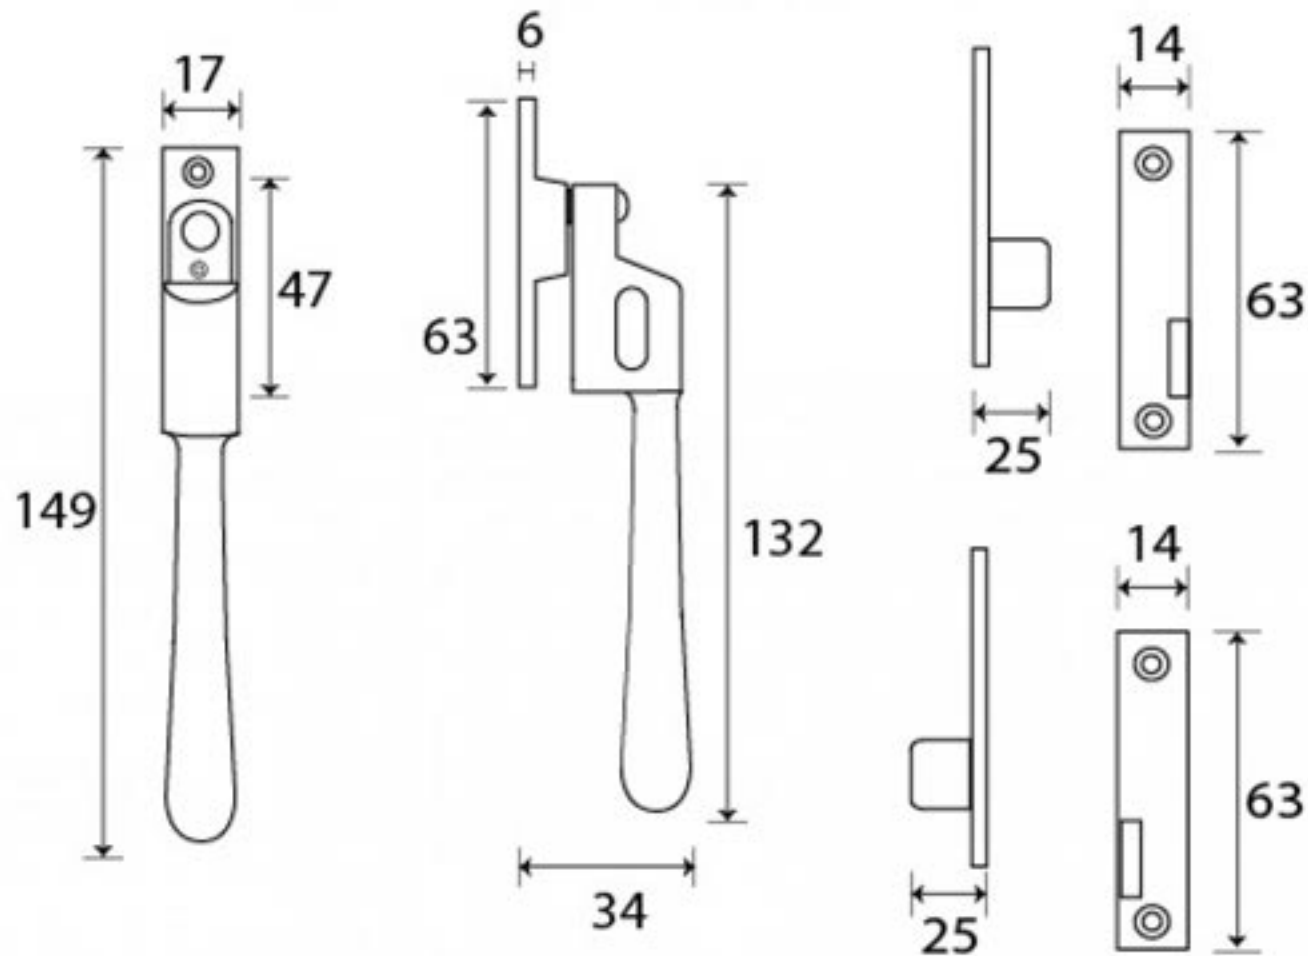

PRODUCT CODE 91463

3/4" (19mm)
x4
gauge 8 (4mm)

HANDFORGED
TRADITIONAL
IRONMONGERY

Due to the hand crafted nature of our products all measurements are approximate and should be used as a guide only