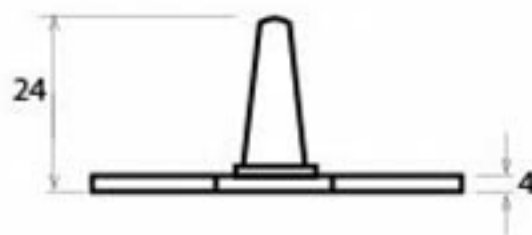

PRODUCT CODE 33457

3/4" (19mm)
x2
gauge 8 (4mm)

HANDFORGED
TRADITIONAL
IRONMONGERY

Due to the hand crafted nature of our products all measurements are approximate and should be used as a guide only