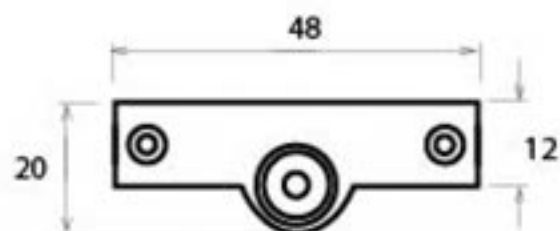

PRODUCT CODE 33457

3/4" (19mm)
x2
gauge 8 (4mm)

HANDFORGED
TRADITIONAL
IRONMONGERY

Due to the hand crafted nature of our products all measurements are approximate and should be used as a guide only