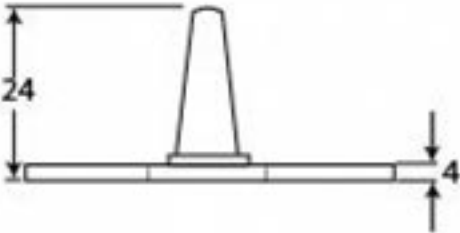

PRODUCT CODE 90305

3/4" (19mm)  
x2  
↑  
gauged 8 (4mm)

HANDFORGED  
TRADITIONAL  
IRONMONGERY

Due to the hand crafted nature of our products all measurements are approximate and should be used as a guide only