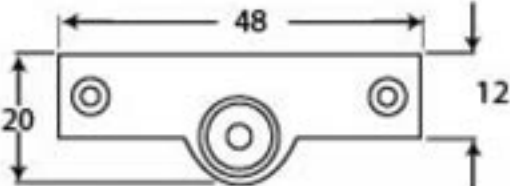

PRODUCT CODE 90305

3/4" (19mm)  
x2  
↑  
gauged 8 (4mm)

HANDFORGED  
TRADITIONAL  
IRONMONGERY

Due to the hand crafted nature of our products all measurements are approximate and should be used as a guide only