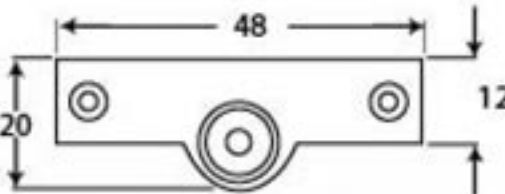

PRODUCT CODE 90306

3/4" (19mm)
x2
gauge 8 (4mm)

HANDFORGED
TRADITIONAL
IRONMONGERY

Due to the hand crafted nature of our products all measurements are approximate and should be used as a guide only