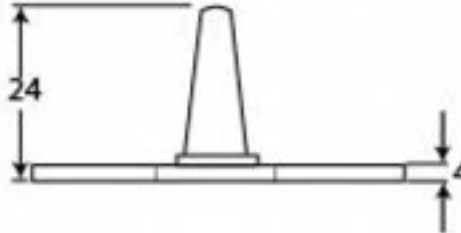

PRODUCT CODE 90306

3/4" (19mm)
x2
gauge 8 (4mm)

HANDFORGED
TRADITIONAL
IRONMONGERY

Due to the hand crafted nature of our products all measurements are approximate and should be used as a guide only