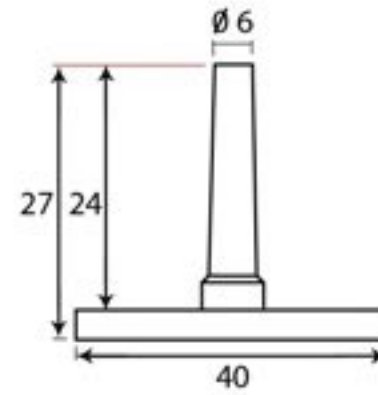

PRODUCT CODE 83820

HANDFORGED  
TRADITIONAL  
IRONMONGERY

Due to the hand crafted nature of our products all measurements are approximate and should be used as a guide only