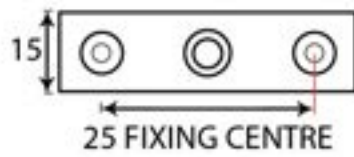

PRODUCT CODE 83820

HANDFORGED  
TRADITIONAL  
IRONMONGERY

Due to the hand crafted nature of our products all measurements are approximate and should be used as a guide only