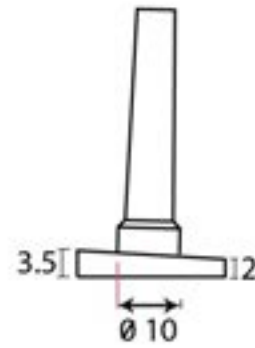

PRODUCT CODE 83820

HANDFORGED  
TRADITIONAL  
IRONMONGERY

Due to the hand crafted nature of our products all measurements are approximate and should be used as a guide only