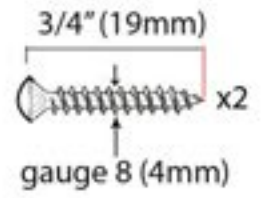

PRODUCT CODE 83820

HANDFORGED  
TRADITIONAL  
IRONMONGERY

Due to the hand crafted nature of our products all measurements are approximate and should be used as a guide only