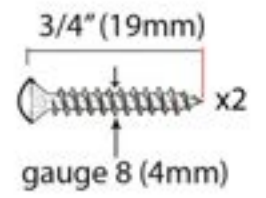

PRODUCT CODE 83821

HANDFORGED
TRADITIONAL
IRONMONGERY

Due to the hand crafted nature of our products all measurements are approximate and should be used as a guide only