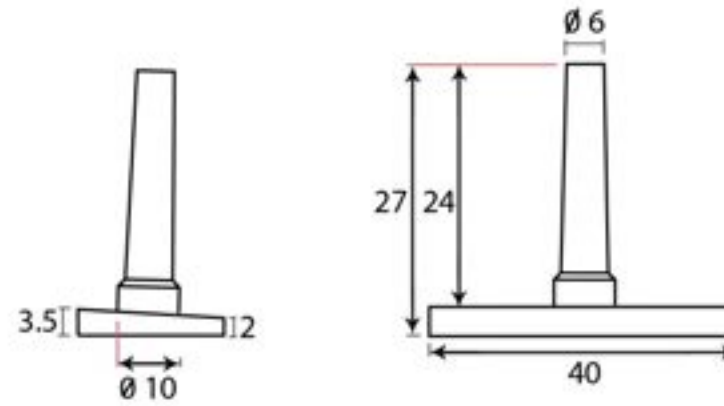

PRODUCT CODE 83821

HANDFORGED
TRADITIONAL
IRONMONGERY

Due to the hand crafted nature of our products all measurements are approximate and should be used as a guide only