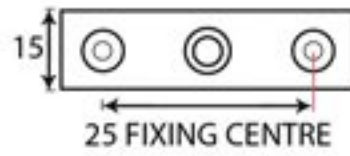

PRODUCT CODE 83821

HANDFORGED
TRADITIONAL
IRONMONGERY

Due to the hand crafted nature of our products all measurements are approximate and should be used as a guide only