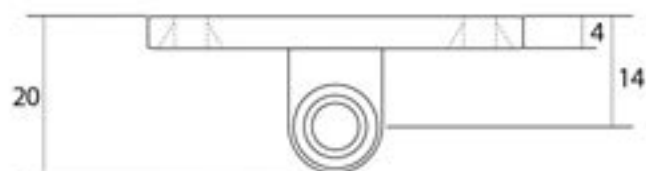

PRODUCT CODE 33456

3/4" (19mm)  
x2  
gauge 8 (4mm)

HANDFORGED  
TRADITIONAL  
IRONMONGERY

Due to the hand crafted nature of our products all measurements are approximate and should be used as a guide only