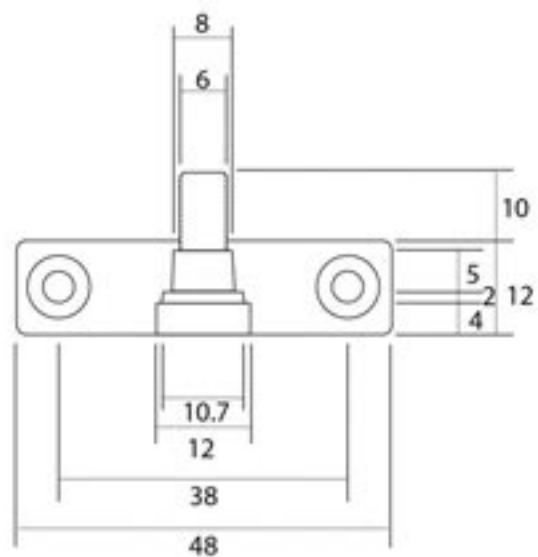

PRODUCT CODE 33456

3/4" (19mm)  
x2  
gauge 8 (4mm)

HANDFORGED  
TRADITIONAL  
IRONMONGERY

Due to the hand crafted nature of our products all measurements are approximate and should be used as a guide only