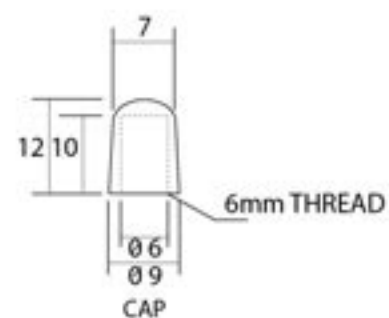

PRODUCT CODE 33456

3/4" (19mm)  
x2  
gauge 8 (4mm)

HANDFORGED  
TRADITIONAL  
IRONMONGERY

Due to the hand crafted nature of our products all measurements are approximate and should be used as a guide only