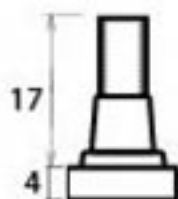

PRODUCT CODE 33462

3/4" (19mm)
X2
gauge 4 (3mm)

HANDFORGED
TRADITIONAL
IRONMONGERY

Due to the hand crafted nature of our products all measurements are approximate and should be used as a guide only