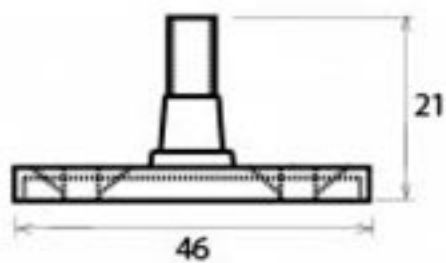

PRODUCT CODE 33462

3/4" (19mm)
X2
gauge 4 (3mm)

HANDFORGED
TRADITIONAL
IRONMONGERY

Due to the hand crafted nature of our products all measurements are approximate and should be used as a guide only