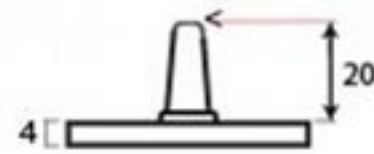

PRODUCT CODE 33139

3/4" (19mm)
x6
gauge 8 (4.2mm)

HANDFORGED
TRADITIONAL
IRONMONGERY

Due to the hand crafted nature of our products all measurements are approximate and should be used as a guide only