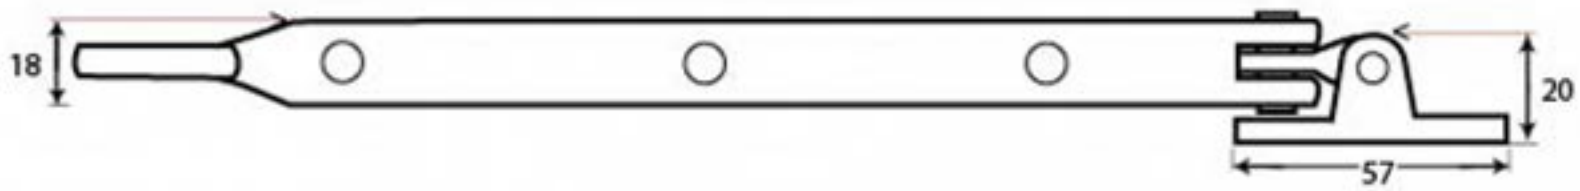

PRODUCT CODE 33139

3/4" (19mm)
x6
gauge 8 (4.2mm)

HANDFORGED
TRADITIONAL
IRONMONGERY

Due to the hand crafted nature of our products all measurements are approximate and should be used as a guide only