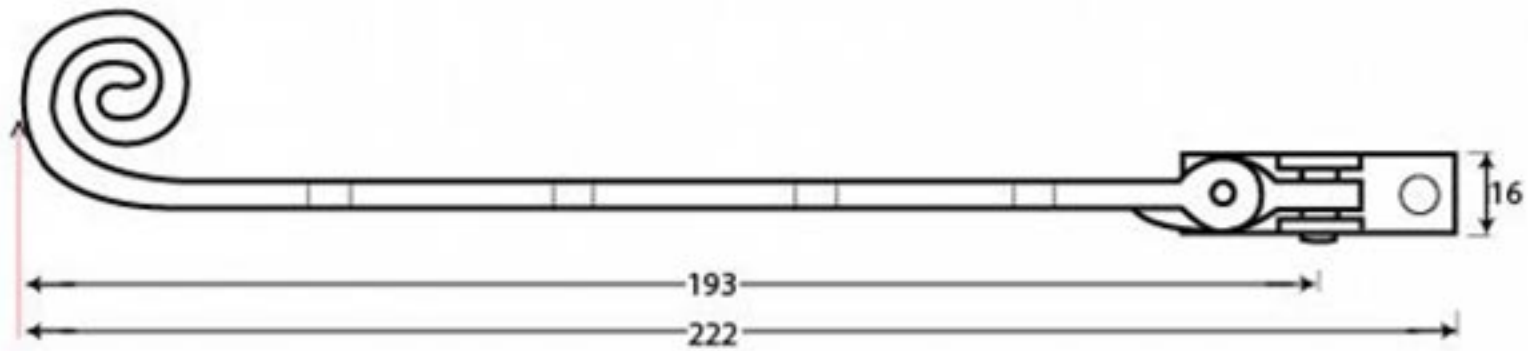

PRODUCT CODE 33139

3/4" (19mm)
x6
gauge 8 (4.2mm)

HANDFORGED
TRADITIONAL
IRONMONGERY

Due to the hand crafted nature of our products all measurements are approximate and should be used as a guide only