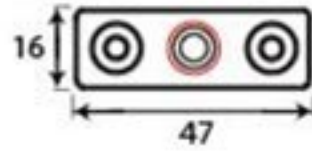

PRODUCT CODE 33139

3/4" (19mm)
x6
gauge 8 (4.2mm)

HANDFORGED
TRADITIONAL
IRONMONGERY

Due to the hand crafted nature of our products all measurements are approximate and should be used as a guide only