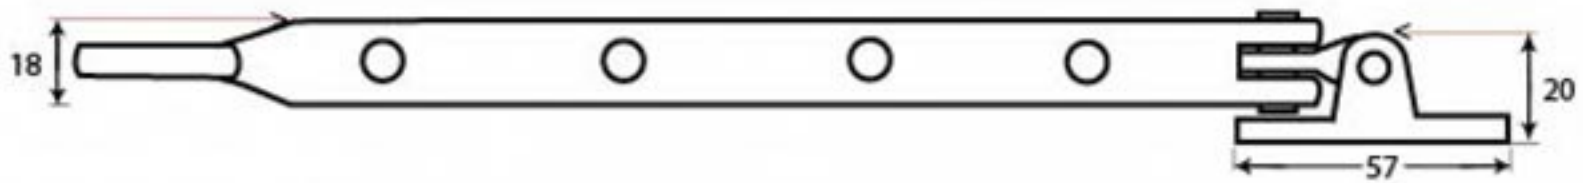

PRODUCT CODE 33143

HANDFORGED  
TRADITIONAL  
IRONMONGERY

Due to the hand crafted nature of our products all measurements are approximate and should be used as a guide only