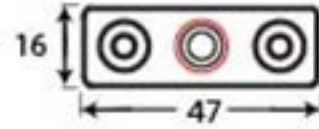

PRODUCT CODE 33143

HANDFORGED  
TRADITIONAL  
IRONMONGERY

Due to the hand crafted nature of our products all measurements are approximate and should be used as a guide only