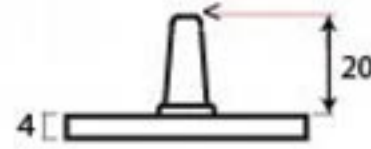

PRODUCT CODE 33143

HANDFORGED  
TRADITIONAL  
IRONMONGERY

Due to the hand crafted nature of our products all measurements are approximate and should be used as a guide only