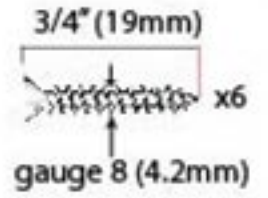

PRODUCT CODE 33143

HANDFORGED  
TRADITIONAL  
IRONMONGERY

Due to the hand crafted nature of our products all measurements are approximate and should be used as a guide only