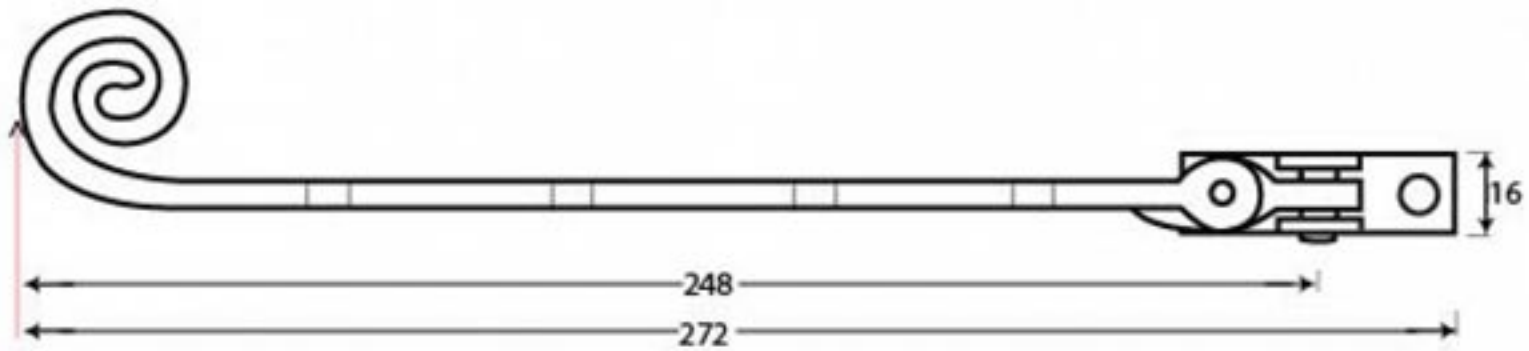

PRODUCT CODE 33143

HANDFORGED  
TRADITIONAL  
IRONMONGERY

Due to the hand crafted nature of our products all measurements are approximate and should be used as a guide only